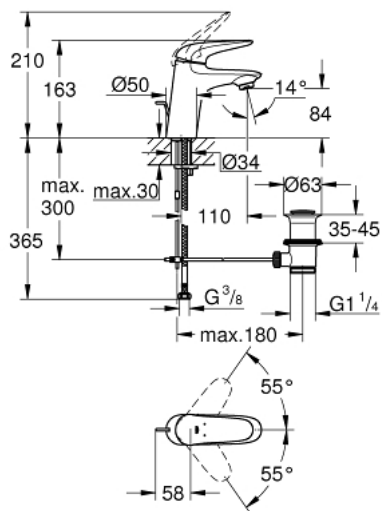

32 284 001 **WAVE SINGLE-LEVER BASIN MIXER 1/2"**
S-SIZE

PRODUCT DESCRIPTION

- Colour: chrome
- single hole installation
- metal lever
- GROHE SilkMove 35 mm ceramic cartridge
- with temperature limiter
- adjustable flow rate limiter
- GROHE LongLife finish
- mousseur 5.7 l/min
- pop-up waste set 1 1/4"
- flexible connection hoses
- GROHE FastFixation rapid installation system
- GROHE QuickTool included

32 284 001 **WAVE SINGLE-LEVER BASIN MIXER 1/2"**
S-SIZE

SPARE PARTS, februar 2015 – now

- 1: Solid metal lever (Spare part-nr. 46951000)
 - 2: Cap (Spare part-nr. 46492000)
 - 3: Screw coupling (Spare part-nr. 46460000)
 - 4: Cartridge (Spare part-nr. 46374000)
 - 5: Pop-up rod (Spare part-nr. 46739000)
 - 6: Mousseur (Spare part-nr. 48159000)
 - 7: Shank mounting kit (Spare part-nr. 46671000)
 - 8: Waste set 1 1/4" (Spare part-nr. 28910000)
 - 8.1: Plug (Spare part-nr. 07182000)
 - 8.2: Eccentric rod (Spare part-nr. 07052000)
 - 9: Eccentric rod (Spare part-nr. 07341000)*
 - 10: Socket spanner (Spare part-nr. 19332000)*
 - 11: Mounting wrench (Spare part-nr. 19017000)*
- * Optional accessories