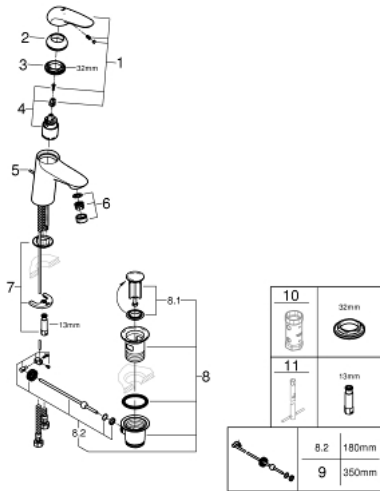

32 284 001 **WAVE SINGLE-LEVER BASIN MIXER 1/2"**
S-SIZE

PRODUCT DESCRIPTION

- Colour: chrome
- single hole installation
- metal lever
- GROHE SilkMove 35 mm ceramic cartridge
- with temperature limiter
- adjustable flow rate limiter
- GROHE LongLife finish
- mousseur 5.7 l/min
- pop-up waste set 1 1/4"
- flexible connection hoses
- GROHE FastFixation rapid installation system
- GROHE QuickTool included

32 284 001 **WAVE SINGLE-LEVER BASIN MIXER 1/2"**
S-SIZE

SPARE PARTS, februar 2015 – now

- 1: Solid metal lever (Spare part-nr. 46951000)
 - 2: Cap (Spare part-nr. 46492000)
 - 3: Screw coupling (Spare part-nr. 46460000)
 - 4: Cartridge (Spare part-nr. 46374000)
 - 5: Pop-up rod (Spare part-nr. 46739000)
 - 6: Mousseur (Spare part-nr. 48159000)
 - 7: Shank mounting kit (Spare part-nr. 46671000)
 - 8: Waste set 1 1/4" (Spare part-nr. 28910000)
 - 8.1: Plug (Spare part-nr. 07182000)
 - 8.2: Eccentric rod (Spare part-nr. 07052000)
 - 9: Eccentric rod (Spare part-nr. 07341000)*
 - 10: Socket spanner (Spare part-nr. 19332000)*
 - 11: Mounting wrench (Spare part-nr. 19017000)*
- * Optional accessories