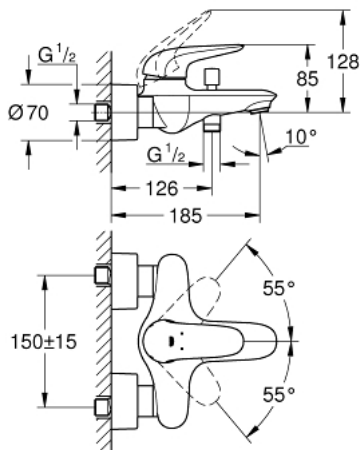

32 286 001 **WAVE SINGLE-LEVER BATH MIXER 1/2"**

PRODUCT DESCRIPTION

- Colour: chrome
- wall mounted
- metal lever
- GROHE SilkMove 35 mm ceramic cartridge
- adjustable flow rate limiter
- GROHE LongLife finish
- automatic diverter: bath/shower
- shower outlet 1/2" with integrated non-return valve
- mousseur
- covered unions
- protected against backflow

32 286 001 WAVE SINGLE-LEVER BATH MIXER 1/2"

SPARE PARTS, februar 2015 – now

- 1: Solid metal lever (Spare part-nr. 46954000)
- 2: Cap (Spare part-nr. 46436000)
- 3: Screw coupling (Spare part-nr. 46460000)
- 4: Cartridge (Spare part-nr. 46374000)
- 5: Diverter knob (Spare part-nr. 64309000)
- 6: Mousseur (Spare part-nr. 13952000)
- 7: Diverter (Spare part-nr. 65655000)
- 8: Non-return valve (Spare part-nr. 48276000)
- 9: Screw connection 1/2" (Spare part-nr. 45044000)
- 10: S-union (Spare part-nr. 12693000)
- 11: Socket spanner (Spare part-nr. 19332000)*
- 12: Extension set, 30 mm (Spare part-nr. 46238000)*
- 13: Special spanner (Spare part-nr. 19377000)*