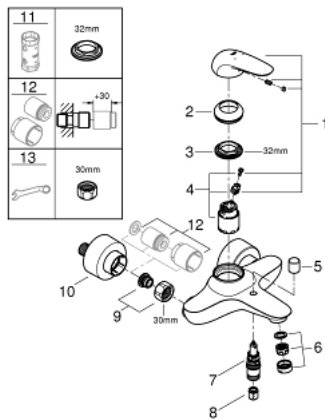

32 286 001 **WAVE SINGLE-LEVER BATH MIXER 1/2"**

PRODUCT DESCRIPTION

- Colour: chrome
- wall mounted
- metal lever
- GROHE SilkMove 35 mm ceramic cartridge
- adjustable flow rate limiter
- GROHE LongLife finish
- automatic diverter: bath/shower
- shower outlet 1/2" with integrated non-return valve
- mousseur
- covered unions
- protected against backflow

32 286 001 WAVE SINGLE-LEVER BATH MIXER 1/2"

SPARE PARTS, februar 2015 – now

- 1: Solid metal lever (Spare part-nr. 46954000)
- 2: Cap (Spare part-nr. 46436000)
- 3: Screw coupling (Spare part-nr. 46460000)
- 4: Cartridge (Spare part-nr. 46374000)
- 5: Diverter knob (Spare part-nr. 64309000)
- 6: Mousseur (Spare part-nr. 13952000)
- 7: Diverter (Spare part-nr. 65655000)
- 8: Non-return valve (Spare part-nr. 48276000)
- 9: Screw connection 1/2" (Spare part-nr. 45044000)
- 10: S-union (Spare part-nr. 12693000)
- 11: Socket spanner (Spare part-nr. 19332000)*
- 12: Extension set, 30 mm (Spare part-nr. 46238000)*
- 13: Special spanner (Spare part-nr. 19377000)*