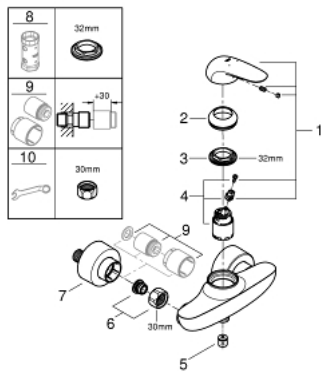

32 287 001 **WAVE SINGLE-LEVER SHOWER MIXER 1/2"**

PRODUCT DESCRIPTION

- Colour: chrome
- wall mounted
- metal lever
- GROHE SilkMove 35 mm ceramic cartridge
- adjustable flow rate limiter
- GROHE LongLife finish
- shower outlet 1/2" with integrated non-return valve
- covered unions
- protected against backflow

32 287 001 **WAVE SINGLE-LEVER SHOWER MIXER 1/2"**

SPARE PARTS, februar 2015 – now

- 1: Solid metal lever (Spare part-nr. 46954000)
- 2: Cap (Spare part-nr. 46436000)
- 3: Screw coupling (Spare part-nr. 46460000)
- 4: Cartridge (Spare part-nr. 46374000)
- 5: Non-return valve (Spare part-nr. 48276000)
- 6: Screw connection 1/2" (Spare part-nr. 45044000)
- 7: S-union (Spare part-nr. 12693000)
- 8: Socket spanner (Spare part-nr. 19332000)*
- 9: Extension set, 30 mm (Spare part-nr. 46238000)*
- 10: Special spanner (Spare part-nr. 19377000)*