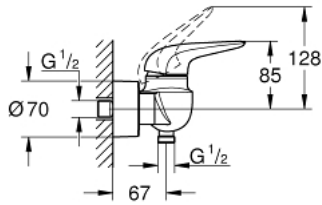

32 287 001 **WAVE SINGLE-LEVER SHOWER MIXER 1/2"**

PRODUCT DESCRIPTION

- Colour: chrome
- wall mounted
- metal lever
- GROHE SilkMove 35 mm ceramic cartridge
- adjustable flow rate limiter
- GROHE LongLife finish
- shower outlet 1/2" with integrated non-return valve
- covered unions
- protected against backflow

32 287 001 **WAVE SINGLE-LEVER SHOWER MIXER 1/2"**

SPARE PARTS, februar 2015 – now

- 1: Solid metal lever (Spare part-nr. 46954000)
- 2: Cap (Spare part-nr. 46436000)
- 3: Screw coupling (Spare part-nr. 46460000)
- 4: Cartridge (Spare part-nr. 46374000)
- 5: Non-return valve (Spare part-nr. 48276000)
- 6: Screw connection 1/2" (Spare part-nr. 45044000)
- 7: S-union (Spare part-nr. 12693000)
- 8: Socket spanner (Spare part-nr. 19332000)*
- 9: Extension set, 30 mm (Spare part-nr. 46238000)*
- 10: Special spanner (Spare part-nr. 19377000)*