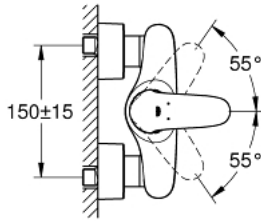

32 287 001 **WAVE SINGLE-LEVER SHOWER MIXER 1/2"**

PRODUCT DESCRIPTION

- Colour: chrome
- wall mounted
- metal lever
- GROHE SilkMove 35 mm ceramic cartridge
- adjustable flow rate limiter
- GROHE LongLife finish
- shower outlet 1/2" with integrated non-return valve
- covered unions
- protected against backflow

32 287 001 **WAVE SINGLE-LEVER SHOWER MIXER 1/2"**

SPARE PARTS, februar 2015 – now

- 1: Solid metal lever (Spare part-nr. 46954000)
- 2: Cap (Spare part-nr. 46436000)
- 3: Screw coupling (Spare part-nr. 46460000)
- 4: Cartridge (Spare part-nr. 46374000)
- 5: Non-return valve (Spare part-nr. 48276000)
- 6: Screw connection 1/2" (Spare part-nr. 45044000)
- 7: S-union (Spare part-nr. 12693000)
- 8: Socket spanner (Spare part-nr. 19332000)*
- 9: Extension set, 30 mm (Spare part-nr. 46238000)*
- 10: Special spanner (Spare part-nr. 19377000)*