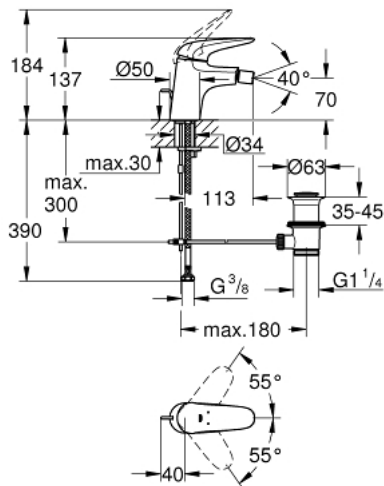

32 288 001 WAVE SINGLE-LEVER BIDET MIXER 1/2" S-SIZE

PRODUCT DESCRIPTION

- Colour: chrome
- single hole installation
- metal lever
- GROHE SilkMove 35 mm ceramic cartridge
- with temperature limiter
- adjustable flow rate limiter
- GROHE LongLife finish
- mousseur 5.7 l/min
- with ball joint
- pop-up waste set 1 1/4"
- flexible connection hoses
- GROHE FastFixation rapid installation system
- GROHE QuickTool included

32 288 001 WAVE SINGLE-LEVER BIDET MIXER 1/2" S-SIZE

SPARE PARTS, februar 2015 – now

- 1: Solid metal lever (Spare part-nr. 46951000)
 - 2: Cap (Spare part-nr. 46492000)
 - 3: Screw coupling (Spare part-nr. 46460000)
 - 4: Cartridge (Spare part-nr. 46374000)
 - 5: Pop-up rod (Spare part-nr. 46739000)
 - 6: Mousseur (Spare part-nr. 13998000)
 - 7: Shank mounting kit (Spare part-nr. 46671000)
 - 8: Waste set 1 1/4" (Spare part-nr. 28910000)
 - 8.1: Plug (Spare part-nr. 07182000)
 - 8.2: Eccentric rod (Spare part-nr. 07052000)
 - 9: Eccentric rod (Spare part-nr. 07341000)*
 - 10: Socket spanner (Spare part-nr. 19332000)*
 - 11: Mounting wrench (Spare part-nr. 19017000)*
- * Optional accessories