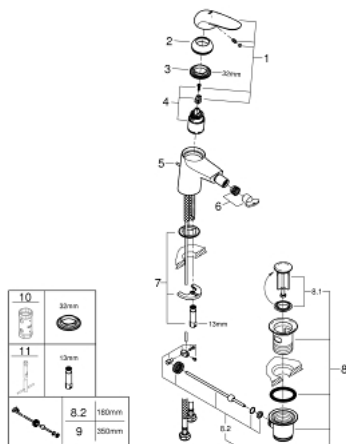

32 288 001 WAVE SINGLE-LEVER BIDET MIXER 1/2" S-SIZE

PRODUCT DESCRIPTION

- Colour: chrome
- single hole installation
- metal lever
- GROHE SilkMove 35 mm ceramic cartridge
- with temperature limiter
- adjustable flow rate limiter
- GROHE LongLife finish
- mousseur 5.7 l/min
- with ball joint
- pop-up waste set 1 1/4"
- flexible connection hoses
- GROHE FastFixation rapid installation system
- GROHE QuickTool included

32 288 001 WAVE SINGLE-LEVER BIDET MIXER 1/2" S-SIZE

SPARE PARTS, februar 2015 – now

- 1: Solid metal lever (Spare part-nr. 46951000)
 - 2: Cap (Spare part-nr. 46492000)
 - 3: Screw coupling (Spare part-nr. 46460000)
 - 4: Cartridge (Spare part-nr. 46374000)
 - 5: Pop-up rod (Spare part-nr. 46739000)
 - 6: Mousseur (Spare part-nr. 13998000)
 - 7: Shank mounting kit (Spare part-nr. 46671000)
 - 8: Waste set 1 1/4" (Spare part-nr. 28910000)
 - 8.1: Plug (Spare part-nr. 07182000)
 - 8.2: Eccentric rod (Spare part-nr. 07052000)
 - 9: Eccentric rod (Spare part-nr. 07341000)*
 - 10: Socket spanner (Spare part-nr. 19332000)*
 - 11: Mounting wrench (Spare part-nr. 19017000)*
- * Optional accessories