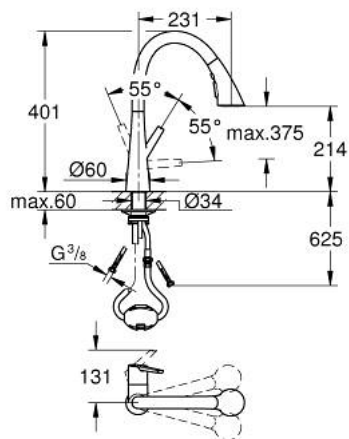

32 294 002 ZEDRA SINGLE-LEVER SINK MIXER 1/2"

PRODUCT DESCRIPTION

- Colour: chrome
- single hole installation
- GROHE LongLife finish
- GROHE SilkMove 35 mm ceramic cartridge
- Pull-Out spray for greater flexibility
- MagneticDocking guarantees easy retraction and smooth docking of the spray head back to the starting position
- 3 spray types
- diverter: laminar spray/SpeedClean shower jet/GROHE Blade spray (reduced water consumption by up to 70 % and even stronger spray performance)
- stop function - pause button to stop the water flow
- automatic return to laminar spray
- adjustable flow rate limiter
- swivel tubular spout, swivel area 360°
- protected against backflow
- flexible connection hoses
-
- Protected Water Ways no contact of water with lead or nickel inside the tap
- maximum flow rate (at 3 bar): 9 l/min

32 294 002 ZEDRA SINGLE-LEVER SINK MIXER 1/2"

SPARE PARTS, julij 2017 – now

- 1: Lever (Spare part-nr. 48476000)
- 2: Screw ring (Spare part-nr. 48517000)
- 3: Cartridge (Spare part-nr. 46374000)
- 4: Pull-Out spray (Spare part-nr. 48473000)
- 4.1: Laminar flow straightener (Spare part-nr. 42622000)
- 4.2: Non-return valve (Spare part-nr. 08565000)
- 4.3: Dirt strainer (Spare part-nr. 0676800M)
- 5: flow rate limiter (Spare part-nr. 48303000)
- 6: Shower hose (Spare part-nr. 48472000)
- 7: Mounting set (Spare part-nr. 48477000)
- 8: Support plate (Spare part-nr. 05334000)
- 9: Quick coupling (Spare part-nr. 46338000)