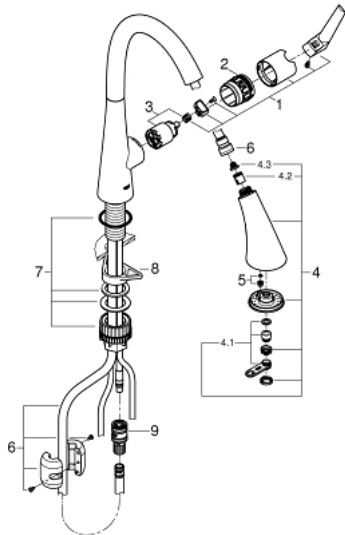

32 294 002 ZEDRA SINGLE-LEVER SINK MIXER 1/2"

PRODUCT DESCRIPTION

- Colour: chrome
- single hole installation
- GROHE LongLife finish
- GROHE SilkMove 35 mm ceramic cartridge
- Pull-Out spray for greater flexibility
- MagneticDocking guarantees easy retraction and smooth docking of the spray head back to the starting position
- 3 spray types
- diverter: laminar spray/SpeedClean shower jet/GROHE Blade spray (reduced water consumption by up to 70 % and even stronger spray performance)
- stop function - pause button to stop the water flow
- automatic return to laminar spray
- adjustable flow rate limiter
- swivel tubular spout, swivel area 360°
- protected against backflow
- flexible connection hoses
-
- Protected Water Ways no contact of water with lead or nickel inside the tap
- maximum flow rate (at 3 bar): 9 l/min

32 294 002 ZEDRA SINGLE-LEVER SINK MIXER 1/2"

SPARE PARTS, julij 2017 – now

- 1: Lever (Spare part-nr. 48476000)
- 2: Screw ring (Spare part-nr. 48517000)
- 3: Cartridge (Spare part-nr. 46374000)
- 4: Pull-Out spray (Spare part-nr. 48473000)
- 4.1: Laminar flow straightener (Spare part-nr. 42622000)
- 4.2: Non-return valve (Spare part-nr. 08565000)
- 4.3: Dirt strainer (Spare part-nr. 0676800M)
- 5: flow rate limiter (Spare part-nr. 48303000)
- 6: Shower hose (Spare part-nr. 48472000)
- 7: Mounting set (Spare part-nr. 48477000)
- 8: Support plate (Spare part-nr. 05334000)
- 9: Quick coupling (Spare part-nr. 46338000)