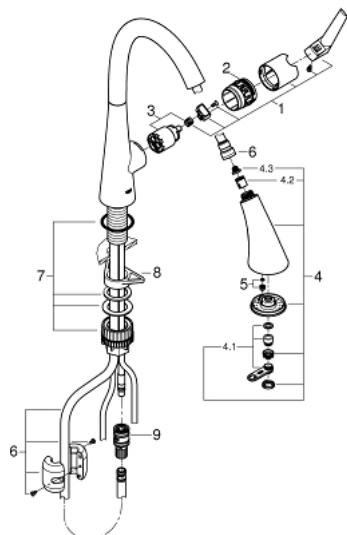

## 32 294 DC2 ZEDRA SINGLE-LEVER SINK MIXER 1/2"

### PRODUCT DESCRIPTION

- Colour: supersteel
- single hole installation
- GROHE LongLife finish
- GROHE SilkMove 35 mm ceramic cartridge
- MagneticDocking guarantees easy retraction and smooth docking of the spray head back to the starting position
- Pull-Out spray for greater flexibility
- 3 spray types
- diverter: laminar spray/SpeedClean shower jet/GROHE Blade spray (reduced water consumption by up to 70 % and even stronger spray performance)
- stop function - pause button to stop the water flow
- automatic return to laminar spray
- adjustable flow rate limiter
- swivel tubular spout, swivel area 360°
- protected against backflow
- flexible connection hoses
- 
- Protected Water Ways no contact of water with lead or nickel inside the tap
- maximum flow rate (at 3 bar): 9 l/min

### SPARE PARTS, julij 2017 – now

- 1: Lever (Spare part-nr. 48476DC0)
- 2: Screw ring (Spare part-nr. 48517000)
- 3: Cartridge (Spare part-nr. 46374000)
- 4: Pull-Out spray (Spare part-nr. 48473DC0)
- 4.1: Laminar flow straightener (Spare part-nr. 42622000)
- 4.2: Non-return valve (Spare part-nr. 08565000)
- 4.3: Dirt strainer (Spare part-nr. 0676800M)
- 5: flow rate limiter (Spare part-nr. 48303000)
- 6: Shower hose (Spare part-nr. 48472000)
- 7: Mounting set (Spare part-nr. 48477000)
- 8: Support plate (Spare part-nr. 05334000)
- 9: Quick coupling (Spare part-nr. 46338000)