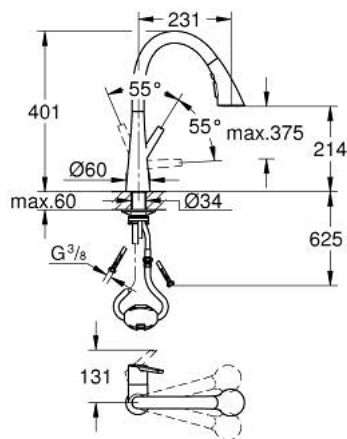

## 32 294 DC2 ZEDRA SINGLE-LEVER SINK MIXER 1/2"

### PRODUCT DESCRIPTION

- Colour: supersteel
- single hole installation
- GROHE LongLife finish
- GROHE SilkMove 35 mm ceramic cartridge
- MagneticDocking guarantees easy retraction and smooth docking of the spray head back to the starting position
- Pull-Out spray for greater flexibility
- 3 spray types
- diverter: laminar spray/SpeedClean shower jet/GROHE Blade spray (reduced water consumption by up to 70 % and even stronger spray performance)
- stop function - pause button to stop the water flow
- automatic return to laminar spray
- adjustable flow rate limiter
- swivel tubular spout, swivel area 360°
- protected against backflow
- flexible connection hoses
- 
- Protected Water Ways no contact of water with lead or nickel inside the tap
- maximum flow rate (at 3 bar): 9 l/min

### SPARE PARTS, julij 2017 – now

- 1: Lever (Spare part-nr. 48476DC0)
- 2: Screw ring (Spare part-nr. 48517000)
- 3: Cartridge (Spare part-nr. 46374000)
- 4: Pull-Out spray (Spare part-nr. 48473DC0)
- 4.1: Laminar flow straightener (Spare part-nr. 42622000)
- 4.2: Non-return valve (Spare part-nr. 08565000)
- 4.3: Dirt strainer (Spare part-nr. 0676800M)
- 5: flow rate limiter (Spare part-nr. 48303000)
- 6: Shower hose (Spare part-nr. 48472000)
- 7: Mounting set (Spare part-nr. 48477000)
- 8: Support plate (Spare part-nr. 05334000)
- 9: Quick coupling (Spare part-nr. 46338000)