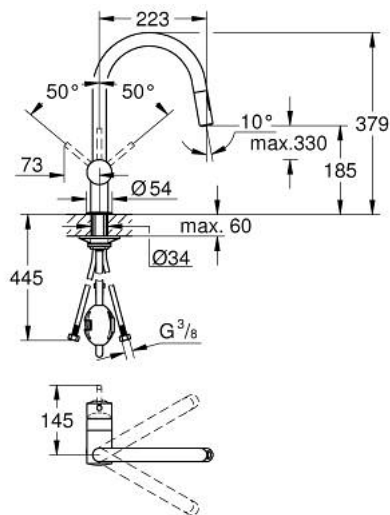

32 321 002 MINTA SINGLE-LEVER SINK MIXER 1/2"

PRODUCT DESCRIPTION

- Colour: chrome
- C-spout
- single hole installation
- GROHE LongLife finish
- GROHE SilkMove 46 mm ceramic cartridge
- Easy Docking Function guarantees easy retraction and smooth docking back to the starting position
- Pull-Out spout for greater flexibility
- Dual Spray - switch between laminar spray and SpeedClean shower jet using diverter
- adjustable flow rate limiter
- swivel tubular spout, swivel area 360°
- integrated non-return valve
- protected against backflow
- flexible connection hoses
- rapid installation system
- maximum flow rate (at 3 bar): 9 l/min

32 321 002 MINTA SINGLE-LEVER SINK MIXER 1/2"

SPARE PARTS, junij 2024 – now

- 1: Lever (Spare part-nr. 46015000)
- 2: Cap (Spare part-nr. 46025000)
- 3: Cartridge (Spare part-nr. 46048000)
- 4: Pull-Out spray (Spare part-nr. 48416000)
- 4.1: Non-return valve (Spare part-nr. 08565000)
- 4.2: Flow straightener (Spare part-nr. 48347000)
- 5: Shank mounting kit (Spare part-nr. 46345000)
- 6: Hose for sink mixer with pull-out dual spray or mousseur (Spare part-nr. 48293000)
- 7: Support plate (Spare part-nr. 05334000)
- 8: Temperature limiter (Spare part-nr. 46375000)