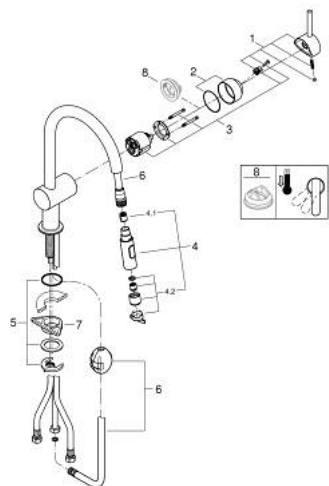

32 321 002 MINTA SINGLE-LEVER SINK MIXER 1/2"

PRODUCT DESCRIPTION

- Colour: chrome
- C-spout
- single hole installation
- GROHE LongLife finish
- GROHE SilkMove 46 mm ceramic cartridge
- Easy Docking Function guarantees easy retraction and smooth docking back to the starting position
- Pull-Out spout for greater flexibility
- Dual Spray - switch between laminar spray and SpeedClean shower jet using diverter
- adjustable flow rate limiter
- swivel tubular spout, swivel area 360°
- integrated non-return valve
- protected against backflow
- flexible connection hoses
- rapid installation system
- maximum flow rate (at 3 bar): 9 l/min

32 321 002 MINTA SINGLE-LEVER SINK MIXER 1/2"

SPARE PARTS, junij 2024 – now

- 1: Lever (Spare part-nr. 46015000)
- 2: Cap (Spare part-nr. 46025000)
- 3: Cartridge (Spare part-nr. 46048000)
- 4: Pull-Out spray (Spare part-nr. 48416000)
- 4.1: Non-return valve (Spare part-nr. 08565000)
- 4.2: Flow straightener (Spare part-nr. 48347000)
- 5: Shank mounting kit (Spare part-nr. 46345000)
- 6: Hose for sink mixer with pull-out dual spray or mousseur (Spare part-nr. 48293000)
- 7: Support plate (Spare part-nr. 05334000)
- 8: Temperature limiter (Spare part-nr. 46375000)