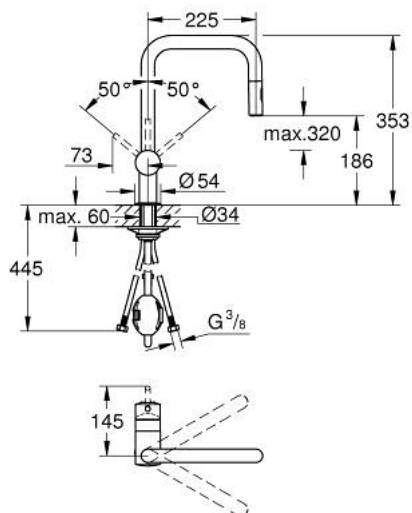

32 322 002 MINTA SINGLE-LEVER SINK MIXER 1/2"

PRODUCT DESCRIPTION

- Colour: chrome
- U-spout
- single hole installation
- GROHE LongLife finish
- GROHE SilkMove 46 mm ceramic cartridge
- Easy Docking Function guarantees easy retraction and smooth docking back to the starting position
- Pull-Out spout for greater flexibility
- Dual Spray - switch between laminar spray and SpeedClean shower jet using diverter
- automatic return to laminar spray
- adjustable flow rate limiter
- swivel tubular spout, swivel area 360°
- integrated non-return valve
- protected against backflow
- flexible connection hoses
- rapid installation system
- maximum flow rate (at 3 bar): 9 l/min

32 322 002 MINTA SINGLE-LEVER SINK MIXER 1/2"

SPARE PARTS, junij 2024 – now

- 1: Lever (Spare part-nr. 46015000)
- 2: Cap (Spare part-nr. 46025000)
- 3: Cartridge (Spare part-nr. 46048000)
- 4: Pull-Out spray (Spare part-nr. 48416000)
- 4.1: Non-return valve (Spare part-nr. 08565000)
- 4.2: Flow straightener (Spare part-nr. 48347000)
- 5: Shank mounting kit (Spare part-nr. 46345000)
- 6: Hose for sink mixer with pull-out dual spray or mousseur (Spare part-nr. 48293000)
- 7: Support plate (Spare part-nr. 05334000)