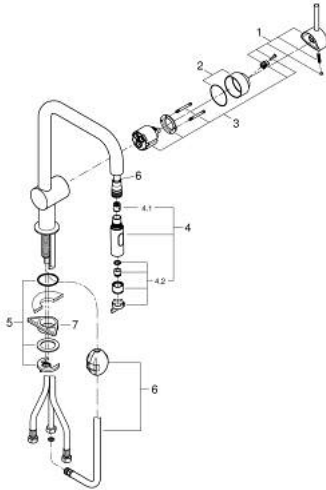

32 322 002 MINTA SINGLE-LEVER SINK MIXER 1/2"

PRODUCT DESCRIPTION

- Colour: chrome
- U-spout
- single hole installation
- GROHE LongLife finish
- GROHE SilkMove 46 mm ceramic cartridge
- Easy Docking Function guarantees easy retraction and smooth docking back to the starting position
- Pull-Out spout for greater flexibility
- Dual Spray - switch between laminar spray and SpeedClean shower jet using diverter
- automatic return to laminar spray
- adjustable flow rate limiter
- swivel tubular spout, swivel area 360°
- integrated non-return valve
- protected against backflow
- flexible connection hoses
- rapid installation system
- maximum flow rate (at 3 bar): 9 l/min

32 322 002 MINTA SINGLE-LEVER SINK MIXER 1/2"

SPARE PARTS, junij 2024 – now

- 1: Lever (Spare part-nr. 46015000)
- 2: Cap (Spare part-nr. 46025000)
- 3: Cartridge (Spare part-nr. 46048000)
- 4: Pull-Out spray (Spare part-nr. 48416000)
- 4.1: Non-return valve (Spare part-nr. 08565000)
- 4.2: Flow straightener (Spare part-nr. 48347000)
- 5: Shank mounting kit (Spare part-nr. 46345000)
- 6: Hose for sink mixer with pull-out dual spray or mousseur (Spare part-nr. 48293000)
- 7: Support plate (Spare part-nr. 05334000)