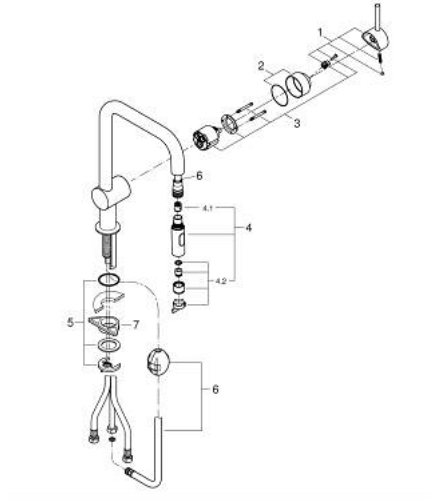

32 322 AL2 MINTA SINGLE-LEVER SINK MIXER 1/2"

PRODUCT DESCRIPTION

- Colour: brushed hard graphite
- U-spout
- single hole installation
- GROHE LongLife finish
- GROHE SilkMove 46 mm ceramic cartridge
- Pull-Out spout for greater flexibility
- Easy Docking Function guarantees easy retraction and smooth docking back to the starting position
- Dual Spray - switch between laminar spray and SpeedClean shower jet using diverter
- adjustable flow rate limiter
- swivel tubular spout, swivel area 360°
- integrated non-return valve
- protected against backflow
- flexible connection hoses
- rapid installation system
- maximum flow rate (at 3 bar): 9 l/min

32 322 AL2 MINTA SINGLE-LEVER SINK MIXER 1/2"

SPARE PARTS, junij 2024 – now

- 1: Lever (Spare part-nr. 46015AL0)
- 2: Cap (Spare part-nr. 46025AL0)
- 3: Cartridge (Spare part-nr. 46048000)
- 4: Pull-Out spray (Spare part-nr. 48416AL0)
- 5: Shank mounting kit (Spare part-nr. 46345000)
- 6: Hose for sink mixer with pull-out dual spray or mousseur (Spare part-nr. 48293000)
- 7: Support plate (Spare part-nr. 05334000)