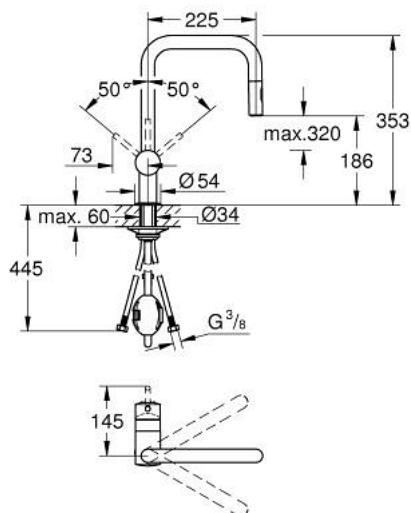

32 322 AL2 MINTA SINGLE-LEVER SINK MIXER 1/2"

PRODUCT DESCRIPTION

- Colour: brushed hard graphite
- U-spout
- single hole installation
- GROHE LongLife finish
- GROHE SilkMove 46 mm ceramic cartridge
- Pull-Out spout for greater flexibility
- Easy Docking Function guarantees easy retraction and smooth docking back to the starting position
- Dual Spray - switch between laminar spray and SpeedClean shower jet using diverter
- adjustable flow rate limiter
- swivel tubular spout, swivel area 360°
- integrated non-return valve
- protected against backflow
- flexible connection hoses
- rapid installation system
- maximum flow rate (at 3 bar): 9 l/min

32 322 AL2 MINTA SINGLE-LEVER SINK MIXER 1/2"

SPARE PARTS, junij 2024 – now

- 1: Lever (Spare part-nr. 46015AL0)
- 2: Cap (Spare part-nr. 46025AL0)
- 3: Cartridge (Spare part-nr. 46048000)
- 4: Pull-Out spray (Spare part-nr. 48416AL0)
- 5: Shank mounting kit (Spare part-nr. 46345000)
- 6: Hose for sink mixer with pull-out dual spray or mousseur (Spare part-nr. 48293000)
- 7: Support plate (Spare part-nr. 05334000)