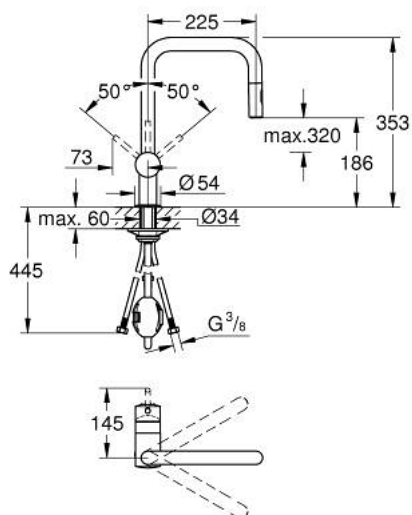

32 322 DC2 MINTA SINGLE-LEVER SINK MIXER 1/2"

PRODUCT DESCRIPTION

- Colour: supersteel
- U-spout
- single hole installation
- GROHE LongLife finish
- GROHE SilkMove 46 mm ceramic cartridge
- Easy Docking Function guarantees easy retraction and smooth docking back to the starting position
- Pull-Out spout for greater flexibility
- Dual Spray - switch between laminar spray and SpeedClean shower jet using diverter
- adjustable flow rate limiter
- swivel tubular spout, swivel area 360°
- integrated non-return valve
- protected against backflow
- flexible connection hoses
- rapid installation system
- maximum flow rate (at 3 bar): 9 l/min

32 322 DC2 MINTA SINGLE-LEVER SINK MIXER 1/2"

SPARE PARTS, junij 2024 – now

- 1: Lever (Spare part-nr. 46015DC0)
- 2: Cap (Spare part-nr. 46025DC0)
- 3: Cartridge (Spare part-nr. 46048000)
- 4: Pull-Out spray (Spare part-nr. 48416DC0)
- 4.1: Non-return valve (Spare part-nr. 08565000)
- 4.2: Flow straightener (Spare part-nr. 48347000)
- 5: Shank mounting kit (Spare part-nr. 46345000)
- 6: Hose for sink mixer with pull-out dual spray or mousseur (Spare part-nr. 48293000)
- 7: Support plate (Spare part-nr. 05334000)