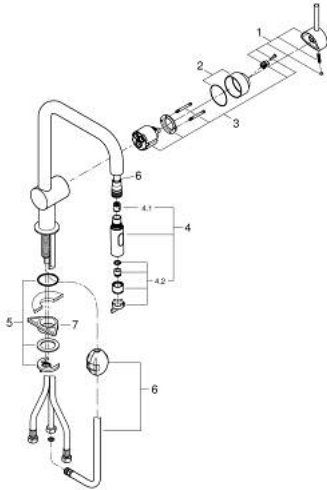

32 322 DC2 MINTA SINGLE-LEVER SINK MIXER 1/2"

PRODUCT DESCRIPTION

- Colour: supersteel
- U-spout
- single hole installation
- GROHE LongLife finish
- GROHE SilkMove 46 mm ceramic cartridge
- Easy Docking Function guarantees easy retraction and smooth docking back to the starting position
- Pull-Out spout for greater flexibility
- Dual Spray - switch between laminar spray and SpeedClean shower jet using diverter
- adjustable flow rate limiter
- swivel tubular spout, swivel area 360°
- integrated non-return valve
- protected against backflow
- flexible connection hoses
- rapid installation system
- maximum flow rate (at 3 bar): 9 l/min

32 322 DC2 MINTA SINGLE-LEVER SINK MIXER 1/2"

SPARE PARTS, junij 2024 – now

- 1: Lever (Spare part-nr. 46015DC0)
- 2: Cap (Spare part-nr. 46025DC0)
- 3: Cartridge (Spare part-nr. 46048000)
- 4: Pull-Out spray (Spare part-nr. 48416DC0)
- 4.1: Non-return valve (Spare part-nr. 08565000)
- 4.2: Flow straightener (Spare part-nr. 48347000)
- 5: Shank mounting kit (Spare part-nr. 46345000)
- 6: Hose for sink mixer with pull-out dual spray or mousseur (Spare part-nr. 48293000)
- 7: Support plate (Spare part-nr. 05334000)