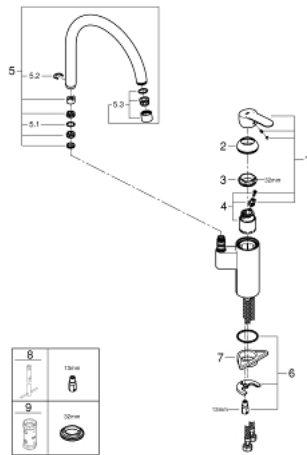

32 449 001 **WAVE COSMOPOLITAN SINGLE-LEVER SINK MIXER 1/2"**

PRODUCT DESCRIPTION

- Colour: chrome
- single hole installation
- high spout
- GROHE SilkMove 35 mm ceramic cartridge
- integrated temperature limiter
- GROHE LongLife finish
- adjustable flow rate limiter
- swivel tubular spout
- adjustable swivel area 0° / 150° / 360°
- mousseur
- flexible connection hoses
- rapid installation system
- GROHE QuickTool included

32 449 001 **WAVE COSMOPOLITAN SINGLE-LEVER SINK MIXER 1/2"**

SPARE PARTS, marec 2019 – now

- 1: Lever (Spare part-nr. 46726000)
 - 2: Cap (Spare part-nr. 46492000)
 - 3: Screw ring (Spare part-nr. 46815000)
 - 4: Cartridge (Spare part-nr. 46374000)
 - 5: Spout (Spare part-nr. 13372000)
 - 5.1: Sealing washer (Spare part-nr. 0128500M)
 - 5.2: Safety ring (Spare part-nr. 4826600M)
 - 5.3: Mousseur (Spare part-nr. 06574000)
 - 6: Shank mounting kit (Spare part-nr. 46249000)
 - 7: Support plate (Spare part-nr. 05334000)
 - 8: Mounting wrench (Spare part-nr. 19017000)*
 - 9: Socket spanner (Spare part-nr. 19332000)*
- * Optional accessories