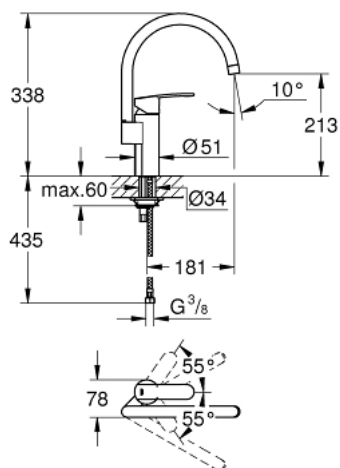

32 449 001 **WAVE COSMOPOLITAN SINGLE-LEVER SINK MIXER 1/2"**

PRODUCT DESCRIPTION

- Colour: chrome
- single hole installation
- high spout
- GROHE SilkMove 35 mm ceramic cartridge
- integrated temperature limiter
- GROHE LongLife finish
- adjustable flow rate limiter
- swivel tubular spout
- adjustable swivel area 0° / 150° / 360°
- mousseur
- flexible connection hoses
- rapid installation system
- GROHE QuickTool included

32 449 001 **WAVE COSMOPOLITAN SINGLE-LEVER SINK MIXER 1/2"**

SPARE PARTS, marec 2019 – now

- 1: Lever (Spare part-nr. 46726000)
 - 2: Cap (Spare part-nr. 46492000)
 - 3: Screw ring (Spare part-nr. 46815000)
 - 4: Cartridge (Spare part-nr. 46374000)
 - 5: Spout (Spare part-nr. 13372000)
 - 5.1: Sealing washer (Spare part-nr. 0128500M)
 - 5.2: Safety ring (Spare part-nr. 4826600M)
 - 5.3: Mousseur (Spare part-nr. 06574000)
 - 6: Shank mounting kit (Spare part-nr. 46249000)
 - 7: Support plate (Spare part-nr. 05334000)
 - 8: Mounting wrench (Spare part-nr. 19017000)*
 - 9: Socket spanner (Spare part-nr. 19332000)*
- * Optional accessories