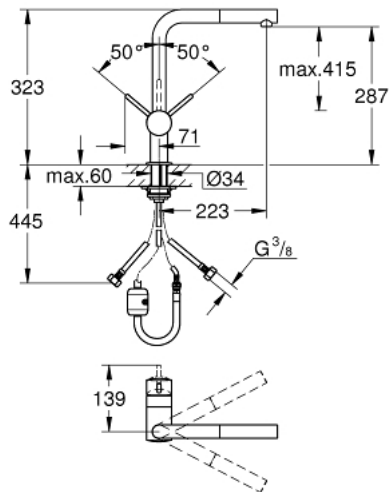

32 454 000 FLAIR SINGLE-LEVER SINK MIXER 1/2"

PRODUCT DESCRIPTION

- Colour: chrome
- single hole installation
- L-spout
- GROHE SilkMove 46 mm ceramic cartridge
- GROHE LongLife finish
- adjustable flow rate limiter
- swivel tubular spout with stop limiter
- Pull-Out spout for greater flexibility
- Easy Docking Function guarantees easy retraction and smooth docking back to the starting position
- mousseur spray
- integrated non-return valve
- flexible connection hoses
- GROHE FastFixation rapid installation system

32 454 000 FLAIR SINGLE-LEVER SINK MIXER 1/2"

SPARE PARTS, marec 2016 – now

- 1: Lever (Spare part-nr. 46615000)
 - 2: Cap (Spare part-nr. 46025000)
 - 3: Cartridge (Spare part-nr. 46048000)
 - 4: Pull-Out spray (Spare part-nr. 46858000)
 - 4.1: Non-return valve (Spare part-nr. 08565000)
 - 4.2: Mousseur (Spare part-nr. 13967000)
 - 5: Hose for sink mixer with pull-out dual spray or mousseur (Spare part-nr. 48293000)
 - 6: Shank mounting kit (Spare part-nr. 46345000)
 - 7: Temperature limiter (Spare part-nr. 46375000)*
- * Optional accessories