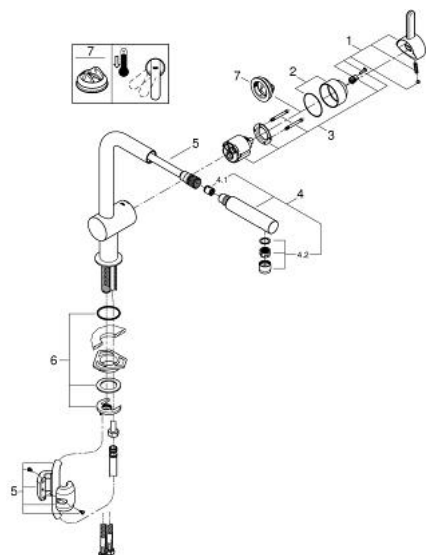

32 454 000 FLAIR SINGLE-LEVER SINK MIXER 1/2"

PRODUCT DESCRIPTION

- Colour: chrome
- single hole installation
- L-spout
- GROHE SilkMove 46 mm ceramic cartridge
- GROHE LongLife finish
- adjustable flow rate limiter
- swivel tubular spout with stop limiter
- Pull-Out spout for greater flexibility
- Easy Docking Function guarantees easy retraction and smooth docking back to the starting position
- mousseur spray
- integrated non-return valve
- flexible connection hoses
- GROHE FastFixation rapid installation system

32 454 000 FLAIR SINGLE-LEVER SINK MIXER 1/2"

SPARE PARTS, marec 2016 – now

- 1: Lever (Spare part-nr. 46615000)
 - 2: Cap (Spare part-nr. 46025000)
 - 3: Cartridge (Spare part-nr. 46048000)
 - 4: Pull-Out spray (Spare part-nr. 46858000)
 - 4.1: Non-return valve (Spare part-nr. 08565000)
 - 4.2: Mousseur (Spare part-nr. 13967000)
 - 5: Hose for sink mixer with pull-out dual spray or mousseur (Spare part-nr. 48293000)
 - 6: Shank mounting kit (Spare part-nr. 46345000)
 - 7: Temperature limiter (Spare part-nr. 46375000)*
- * Optional accessories