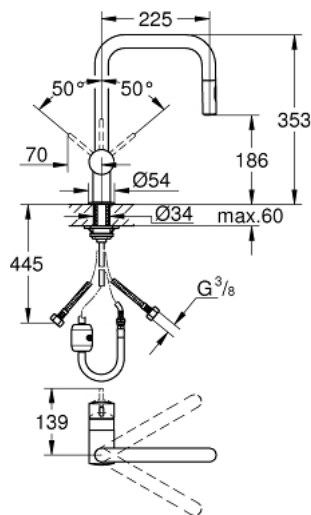

32 455 001 FLAIR SINGLE-LEVER SINK MIXER 1/2"

PRODUCT DESCRIPTION

- Colour: chrome
- U-spout
- single hole installation
- GROHE SilkMove 46 mm ceramic cartridge
- with stop limiter
- GROHE LongLife finish
- Easy Docking Function guarantees easy retraction and smooth docking back to the starting position
- Protected Water Ways no contact of water with lead or nickel inside the tap
- adjustable flow rate limiter
- swivel tubular spout
- Pull-Out spout for greater flexibility
- Dual Spray - switch between laminar spray and SpeedClean shower jet using diverter
- automatic return to laminar spray
- integrated non-return valve
- flexible connection hoses
- GROHE FastFixation rapid installation system

32 455 001 FLAIR SINGLE-LEVER SINK MIXER 1/2"

SPARE PARTS, julij 2017 – now

- 1: Cap (Spare part-nr. 46025000)
 - 2: Cartridge (Spare part-nr. 46048000)
 - 3: Hose for sink mixer with pull-out dual spray or mousseur (Spare part-nr. 48293000)
 - 4: Pull-Out spray (Spare part-nr. 48416000)
 - 4.1: Non-return valve (Spare part-nr. 08565000)
 - 4.2: Flow straightener (Spare part-nr. 48347000)
 - 5: Shank mounting kit (Spare part-nr. 46345000)
 - 6: Support plate (Spare part-nr. 05334000)
 - 7: Temperature limiter (Spare part-nr. 46375000)*
- * Optional accessories