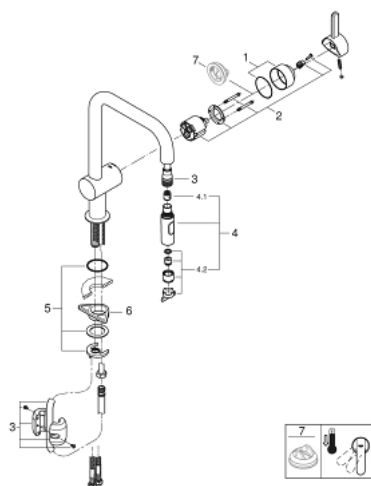

32 455 001 FLAIR SINGLE-LEVER SINK MIXER 1/2"

PRODUCT DESCRIPTION

- Colour: chrome
- U-spout
- single hole installation
- GROHE SilkMove 46 mm ceramic cartridge
- with stop limiter
- GROHE LongLife finish
- Easy Docking Function guarantees easy retraction and smooth docking back to the starting position
- Protected Water Ways no contact of water with lead or nickel inside the tap
- adjustable flow rate limiter
- swivel tubular spout
- Pull-Out spout for greater flexibility
- Dual Spray - switch between laminar spray and SpeedClean shower jet using diverter
- automatic return to laminar spray
- integrated non-return valve
- flexible connection hoses
- GROHE FastFixation rapid installation system

32 455 001 FLAIR SINGLE-LEVER SINK MIXER 1/2"

SPARE PARTS, julij 2017 – now

- 1: Cap (Spare part-nr. 46025000)
 - 2: Cartridge (Spare part-nr. 46048000)
 - 3: Hose for sink mixer with pull-out dual spray or mousseur (Spare part-nr. 48293000)
 - 4: Pull-Out spray (Spare part-nr. 48416000)
 - 4.1: Non-return valve (Spare part-nr. 08565000)
 - 4.2: Flow straightener (Spare part-nr. 48347000)
 - 5: Shank mounting kit (Spare part-nr. 46345000)
 - 6: Support plate (Spare part-nr. 05334000)
 - 7: Temperature limiter (Spare part-nr. 46375000)*
- * Optional accessories