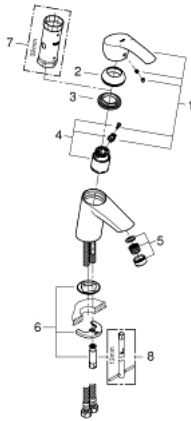

32 467 002 **EUROSMART SINGLE-LEVER BASIN MIXER 1/2"**
S-SIZE

PRODUCT DESCRIPTION

- Colour: chrome
- single hole installation
- metal lever
- GROHE SilkMove 35 mm ceramic cartridge
- adjustable flow rate limiter
- with temperature limiter
- GROHE LongLife finish
- GROHE EcoJoy - Less water, perfect flow
- maximum flow rate (at 3 bar): 5 l/min
- GROHE FastFixation rapid installation system
- smooth body
- flexible connection hoses

32 467 002 **EUROSMART SINGLE-LEVER BASIN MIXER 1/2"**
S-SIZE

SPARE PARTS, oktober 2013 – now

- 1: Lever (Spare part-nr. 46897000)
 - 2: Cap (Spare part-nr. 46492000)
 - 3: Screw coupling (Spare part-nr. 46460000)
 - 4: Cartridge (Spare part-nr. 46374000)
 - 5: Mousseur (Spare part-nr. 48159000)
 - 6: Shank mounting kit (Spare part-nr. 46671000)
 - 7: Socket spanner (Spare part-nr. 19332000)*
 - 8: Mounting wrench (Spare part-nr. 19017000)*
- * Optional accessories