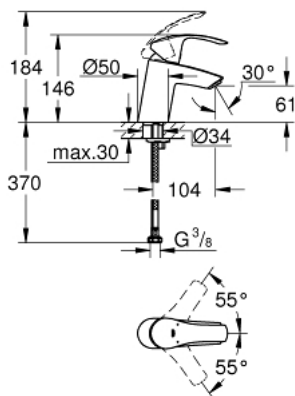

32 467 002 **EUROSMART SINGLE-LEVER BASIN MIXER 1/2"**
S-SIZE

PRODUCT DESCRIPTION

- Colour: chrome
- single hole installation
- metal lever
- GROHE SilkMove 35 mm ceramic cartridge
- adjustable flow rate limiter
- with temperature limiter
- GROHE LongLife finish
- GROHE EcoJoy - Less water, perfect flow
- maximum flow rate (at 3 bar): 5 l/min
- GROHE FastFixation rapid installation system
- smooth body
- flexible connection hoses

32 467 002 **EUROSMART SINGLE-LEVER BASIN MIXER 1/2"**
S-SIZE

SPARE PARTS, oktober 2013 – now

- 1: Lever (Spare part-nr. 46897000)
 - 2: Cap (Spare part-nr. 46492000)
 - 3: Screw coupling (Spare part-nr. 46460000)
 - 4: Cartridge (Spare part-nr. 46374000)
 - 5: Mousseur (Spare part-nr. 48159000)
 - 6: Shank mounting kit (Spare part-nr. 46671000)
 - 7: Socket spanner (Spare part-nr. 19332000)*
 - 8: Mounting wrench (Spare part-nr. 19017000)*
- * Optional accessories