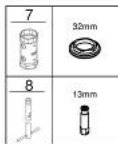

32 468 003 **EUROSTYLE SINGLE-LEVER BASIN MIXER 1/2"**
S-SIZE

PRODUCT DESCRIPTION

- Colour: chrome
- single hole installation
- loop metal lever
- GROHE SilkMove 35 mm ceramic cartridge
- adjustable flow rate limiter
- with temperature limiter
- GROHE LongLife finish
- GROHE EcoJoy - Less water, perfect flow
- maximum flow rate (at 3 bar): 5 l/min
- GROHE FastFixation rapid installation system
- smooth body
- flexible connection hoses

32 468 003 **EUROSTYLE SINGLE-LEVER BASIN MIXER 1/2"**
S-SIZE

SPARE PARTS, januar 2015 – now

- 1: Lever (Spare part-nr. 46938000)
 - 2: Cap (Spare part-nr. 46492000)
 - 3: Screw coupling (Spare part-nr. 46460000)
 - 4: Cartridge (Spare part-nr. 46374000)
 - 5: Mousseur (Spare part-nr. 48159000)
 - 6: Shank mounting kit (Spare part-nr. 46671000)
 - 7: Socket spanner (Spare part-nr. 19332000)*
 - 8: Mounting wrench (Spare part-nr. 19017000)*
- * Optional accessories