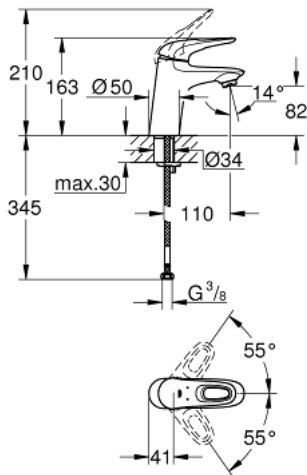

32 468 003 **EUROSTYLE SINGLE-LEVER BASIN MIXER 1/2"**
S-SIZE

PRODUCT DESCRIPTION

- Colour: chrome
- single hole installation
- loop metal lever
- GROHE SilkMove 35 mm ceramic cartridge
- adjustable flow rate limiter
- with temperature limiter
- GROHE LongLife finish
- GROHE EcoJoy - Less water, perfect flow
- maximum flow rate (at 3 bar): 5 l/min
- GROHE FastFixation rapid installation system
- smooth body
- flexible connection hoses

32 468 003 **EUROSTYLE SINGLE-LEVER BASIN MIXER 1/2"**
S-SIZE

SPARE PARTS, januar 2015 – now

- 1: Lever (Spare part-nr. 46938000)
 - 2: Cap (Spare part-nr. 46492000)
 - 3: Screw coupling (Spare part-nr. 46460000)
 - 4: Cartridge (Spare part-nr. 46374000)
 - 5: Mousseur (Spare part-nr. 48159000)
 - 6: Shank mounting kit (Spare part-nr. 46671000)
 - 7: Socket spanner (Spare part-nr. 19332000)*
 - 8: Mounting wrench (Spare part-nr. 19017000)*
- * Optional accessories