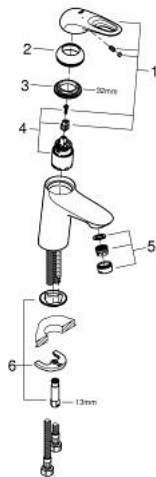

32 468 003 **EUROSTYLE SINGLE-LEVER BASIN MIXER 1/2"**
S-SIZE

PRODUCT DESCRIPTION

- Colour: chrome
- single hole installation
- loop metal lever
- GROHE SilkMove 35 mm ceramic cartridge
- adjustable flow rate limiter
- with temperature limiter
- GROHE LongLife finish
- GROHE EcoJoy - Less water, perfect flow
- maximum flow rate (at 3 bar): 5 l/min
- GROHE FastFixation rapid installation system
- smooth body
- flexible connection hoses

32 468 003 **EUROSTYLE SINGLE-LEVER BASIN MIXER 1/2"**
S-SIZE

SPARE PARTS, januar 2015 – now

- 1: Lever (Spare part-nr. 46938000)
 - 2: Cap (Spare part-nr. 46492000)
 - 3: Screw coupling (Spare part-nr. 46460000)
 - 4: Cartridge (Spare part-nr. 46374000)
 - 5: Mousseur (Spare part-nr. 48159000)
 - 6: Shank mounting kit (Spare part-nr. 46671000)
 - 7: Socket spanner (Spare part-nr. 19332000)*
 - 8: Mounting wrench (Spare part-nr. 19017000)*
- * Optional accessories