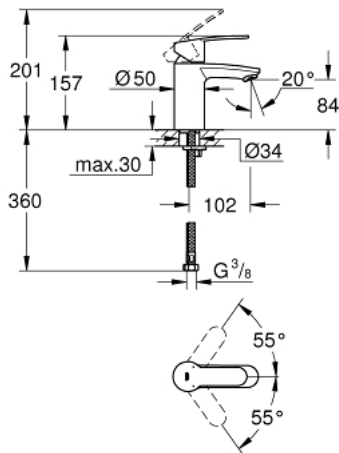

32 468 20E EUROSTYLE COSMOPOLITAN SINGLE-LEVER BASIN MIXER 1/2" S-SIZE

PRODUCT DESCRIPTION

- Colour: chrome
- single hole installation
- metal lever
- GROHE SilkMove 35 mm ceramic cartridge
- adjustable flow rate limiter
- adjustable minimum flow rate approx. 2.5 l/min
- temperature limiter
- GROHE LongLife finish
- GROHE EcoJoy - Less water, perfect flow
- maximum flow rate (at 3 bar): 5 l/min
- SpeedClean mousseur
- GROHE FastFixation installation system with centering support
- smooth body
- flexible connection hoses
- min. recommended pressure 1.0 bar
- noise classification I in accordance with DIN 4109

32 468 20E **EUROSTYLE COSMOPOLITAN SINGLE-LEVER BASIN MIXER 1/2"**
S-SIZE

SPARE PARTS, avgust 2017 – now

- 1: Lever (Spare part-nr. 46748000)
 - 2: Cap (Spare part-nr. 46492000)
 - 3: Screw coupling (Spare part-nr. 46460000)
 - 4: Cartridge (Spare part-nr. 46374000)
 - 5: Mousseur (Spare part-nr. 48159000)
 - 6: Shank mounting kit (Spare part-nr. 46671000)
 - 7: Socket spanner (Spare part-nr. 19332000)*
 - 8: Mounting wrench (Spare part-nr. 19017000)*
- * Optional accessories