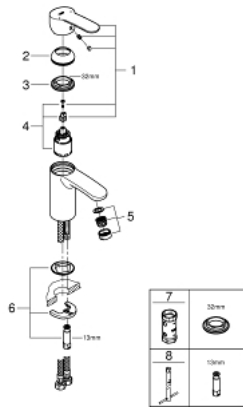

32 468 20E EUROSTYLE COSMOPOLITAN SINGLE-LEVER BASIN MIXER 1/2" S-SIZE

PRODUCT DESCRIPTION

- Colour: chrome
- single hole installation
- metal lever
- GROHE SilkMove 35 mm ceramic cartridge
- adjustable flow rate limiter
- adjustable minimum flow rate approx. 2.5 l/min
- temperature limiter
- GROHE LongLife finish
- GROHE EcoJoy - Less water, perfect flow
- maximum flow rate (at 3 bar): 5 l/min
- SpeedClean mousseur
- GROHE FastFixation installation system with centering support
- smooth body
- flexible connection hoses
- min. recommended pressure 1.0 bar
- noise classification I in accordance with DIN 4109

32 468 20E **EUROSTYLE COSMOPOLITAN SINGLE-LEVER BASIN MIXER 1/2"**
S-SIZE

SPARE PARTS, avgust 2017 – now

- 1: Lever (Spare part-nr. 46748000)
 - 2: Cap (Spare part-nr. 46492000)
 - 3: Screw coupling (Spare part-nr. 46460000)
 - 4: Cartridge (Spare part-nr. 46374000)
 - 5: Mousseur (Spare part-nr. 48159000)
 - 6: Shank mounting kit (Spare part-nr. 46671000)
 - 7: Socket spanner (Spare part-nr. 19332000)*
 - 8: Mounting wrench (Spare part-nr. 19017000)*
- * Optional accessories