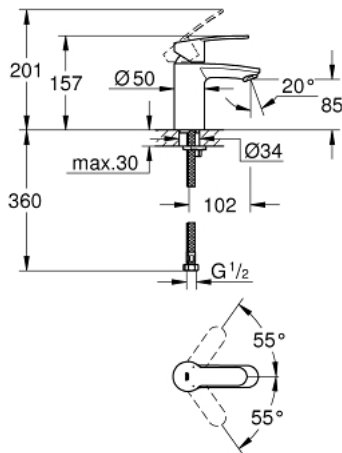

32 468 20L **EUROSTYLE COSMOPOLITAN SINGLE-LEVER BASIN MIXER 1/2"**  
**S-SIZE**

**PRODUCT DESCRIPTION**

- Colour: chrome
- single hole installation
- metal lever
- GROHE SilkMove 35 mm ceramic cartridge
- adjustable flow rate limiter
- adjustable minimum flow rate approx. 2.5 l/min
- GROHE LongLife finish
- GROHE FastFixation installation system with centering support
- mousseur
- smooth body
- flexible connection hoses
- for low pressure
- min. recommended pressure 0.2 bar
- optional temperature limiter ref. no. 46 375
- noise classification I in accordance with DIN 4109

## 32 468 20L EUROSTYLE COSMOPOLITAN SINGLE-LEVER BASIN MIXER 1/2" S-SIZE

### SPARE PARTS, junij 2011 – now

- 1: Lever (Spare part-nr. 46748000)
  - 2: Cap (Spare part-nr. 46492000)
  - 3: Screw coupling (Spare part-nr. 46460000)
  - 4: Cartridge (Spare part-nr. 46374000)
  - 5: Mousseur (Spare part-nr. 13922000)
  - 6: Shank mounting kit (Spare part-nr. 46671000)
  - 7: Temperature limiter (Spare part-nr. 46375000)\*
  - 8: Socket spanner (Spare part-nr. 19332000)\*
  - 9: Mounting wrench (Spare part-nr. 19017000)\*
- \* Optional accessories