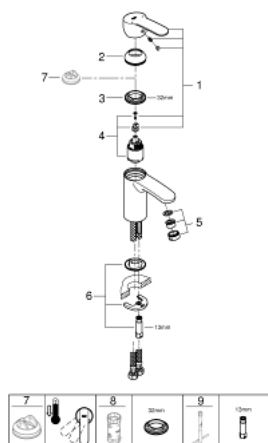

32 468 20L **EUROSTYLE COSMOPOLITAN SINGLE-LEVER BASIN MIXER 1/2"**  
**S-SIZE**

**PRODUCT DESCRIPTION**

- Colour: chrome
- single hole installation
- metal lever
- GROHE SilkMove 35 mm ceramic cartridge
- adjustable flow rate limiter
- adjustable minimum flow rate approx. 2.5 l/min
- GROHE LongLife finish
- GROHE FastFixation installation system with centering support
- mousseur
- smooth body
- flexible connection hoses
- for low pressure
- min. recommended pressure 0.2 bar
- optional temperature limiter ref. no. 46 375
- noise classification I in accordance with DIN 4109

## 32 468 20L EUROSTYLE COSMOPOLITAN SINGLE-LEVER BASIN MIXER 1/2" S-SIZE

### SPARE PARTS, junij 2011 – now

- 1: Lever (Spare part-nr. 46748000)
  - 2: Cap (Spare part-nr. 46492000)
  - 3: Screw coupling (Spare part-nr. 46460000)
  - 4: Cartridge (Spare part-nr. 46374000)
  - 5: Mousseur (Spare part-nr. 13922000)
  - 6: Shank mounting kit (Spare part-nr. 46671000)
  - 7: Temperature limiter (Spare part-nr. 46375000)\*
  - 8: Socket spanner (Spare part-nr. 19332000)\*
  - 9: Mounting wrench (Spare part-nr. 19017000)\*
- \* Optional accessories