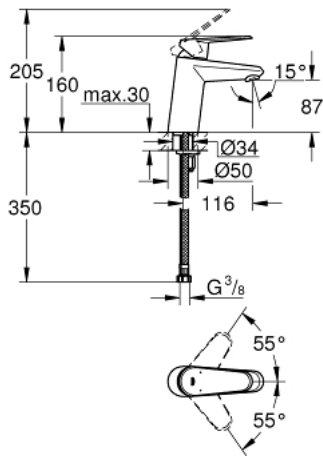

32 469 20E **EURODISC COSMOPOLITAN SINGLE-LEVER BASIN MIXER 1/2"**
S-SIZE

PRODUCT DESCRIPTION

- Colour: chrome
- metal lever
- single hole installation
- GROHE SilkMove 35 mm ceramic cartridge
- adjustable flow rate limiter
- adjustable minimum flow rate approx. 2.5 l/min
- temperature limiter
- GROHE LongLife finish
- GROHE EcoJoy - Less water, perfect flow
- maximum flow rate (at 3 bar): 5 l/min
- SpeedClean mousseur
- GROHE FastFixation installation system with centering support
- smooth body
- flexible connection hoses
- min. recommended pressure 1.0 bar
- noise classification I in accordance with DIN 4109

32 469 20E **EURODISC COSMOPOLITAN SINGLE-LEVER BASIN MIXER 1/2"**
S-SIZE

SPARE PARTS, avgust 2017 – now

- 1: Lever (Spare part-nr. 46738000)
 - 2: Cap (Spare part-nr. 46492000)
 - 3: Screw coupling (Spare part-nr. 46460000)
 - 4: Cartridge (Spare part-nr. 46374000)
 - 5: Laminar flow straightener (Spare part-nr. 13955000)
 - 6: Shank mounting kit (Spare part-nr. 46645000)
 - 7: Socket spanner (Spare part-nr. 19332000)*
 - 8: Mounting wrench (Spare part-nr. 19017000)*
- * Optional accessories