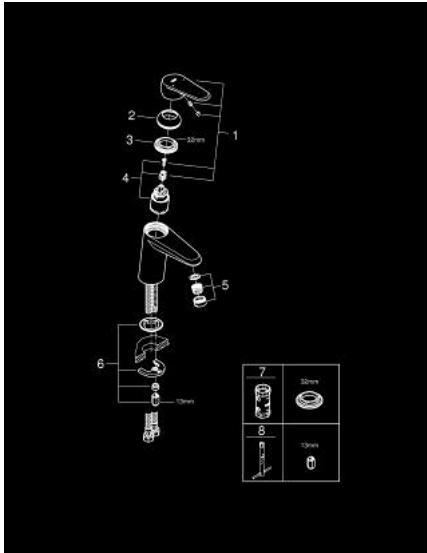

32 469 20E **EURODISC COSMOPOLITAN SINGLE-LEVER BASIN MIXER 1/2"**
S-SIZE

PRODUCT DESCRIPTION

- Colour: chrome
- metal lever
- single hole installation
- GROHE SilkMove 35 mm ceramic cartridge
- adjustable flow rate limiter
- adjustable minimum flow rate approx. 2.5 l/min
- temperature limiter
- GROHE LongLife finish
- GROHE EcoJoy - Less water, perfect flow
- maximum flow rate (at 3 bar): 5 l/min
- SpeedClean mousseur
- GROHE FastFixation installation system with centering support
- smooth body
- flexible connection hoses
- min. recommended pressure 1.0 bar
- noise classification I in accordance with DIN 4109

32 469 20E **EURODISC COSMOPOLITAN SINGLE-LEVER BASIN MIXER 1/2"**
S-SIZE

SPARE PARTS, avgust 2017 – now

- 1: Lever (Spare part-nr. 46738000)
 - 2: Cap (Spare part-nr. 46492000)
 - 3: Screw coupling (Spare part-nr. 46460000)
 - 4: Cartridge (Spare part-nr. 46374000)
 - 5: Laminar flow straightener (Spare part-nr. 13955000)
 - 6: Shank mounting kit (Spare part-nr. 46645000)
 - 7: Socket spanner (Spare part-nr. 19332000)*
 - 8: Mounting wrench (Spare part-nr. 19017000)*
- * Optional accessories