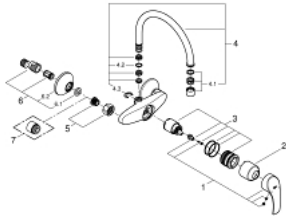

32 482 002 EUROSMART SINGLE-LEVER SINK MIXER 1/2"

PRODUCT DESCRIPTION

- Colour: chrome
- wall mounted
- GROHE LongLife finish
- GROHE SilkMove 35 mm ceramic cartridge
- mousseur
- adjustable flow rate limiter
- swivel tubular spout, swivel area 360°
- projection 186 mm
- integrated temperature limiter
- S-unions

32 482 002 EUROSMART SINGLE-LEVER SINK MIXER 1/2"

SPARE PARTS, april 2013 – now

- 1: Lever (Spare part-nr. 46898000)
- 2: Cap (Spare part-nr. 46899000)
- 3: Cartridge (Spare part-nr. 46374000)
- 4: C-spout (Spare part-nr. 13371000)
- 4.1: Mousseur (Spare part-nr. 06574000)
- 4.2: Sealing washer (Spare part-nr. 0128500M)
- 4.3: Safety ring (Spare part-nr. 0485300M)
- 5: Screw connection 1/2" (Spare part-nr. 45044000)
- 6: S-union (Spare part-nr. 12075000)
- 6.1: Seal (Spare part-nr. 0138600M)
- 6.2: Escutcheon (Spare part-nr. 0221000M)
- 7: Extension 3/4", 20 mm (Spare part-nr. 0713000M)*