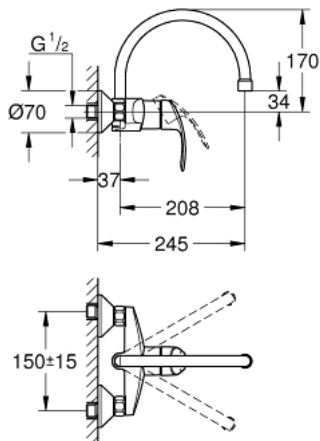

32 482 002 EUROSMART SINGLE-LEVER SINK MIXER 1/2"

PRODUCT DESCRIPTION

- Colour: chrome
- wall mounted
- GROHE LongLife finish
- GROHE SilkMove 35 mm ceramic cartridge
- mousseur
- adjustable flow rate limiter
- swivel tubular spout, swivel area 360°
- projection 186 mm
- integrated temperature limiter
- S-unions

32 482 002 EUROSMART SINGLE-LEVER SINK MIXER 1/2"

SPARE PARTS, april 2013 – now

- 1: Lever (Spare part-nr. 46898000)
- 2: Cap (Spare part-nr. 46899000)
- 3: Cartridge (Spare part-nr. 46374000)
- 4: C-spout (Spare part-nr. 13371000)
- 4.1: Mousseur (Spare part-nr. 06574000)
- 4.2: Sealing washer (Spare part-nr. 0128500M)
- 4.3: Safety ring (Spare part-nr. 0485300M)
- 5: Screw connection 1/2" (Spare part-nr. 45044000)
- 6: S-union (Spare part-nr. 12075000)
- 6.1: Seal (Spare part-nr. 0138600M)
- 6.2: Escutcheon (Spare part-nr. 0221000M)
- 7: Extension 3/4", 20 mm (Spare part-nr. 0713000M)*