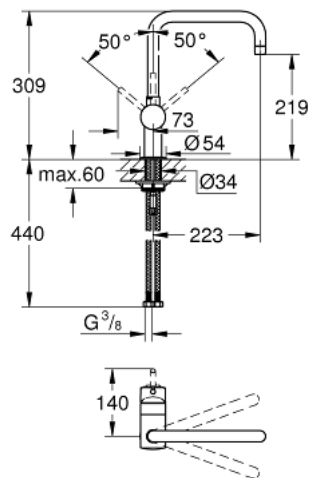

32 488 000 MINTA SINGLE-LEVER SINK MIXER 1/2"

PRODUCT DESCRIPTION

- Colour: chrome
- U-spout
- single hole installation
- GROHE LongLife finish
- GROHE SilkMove 46 mm ceramic cartridge
- adjustable flow rate limiter
- selectable swivel area: 0° / 150° / 360°
- swivel tubular spout
- flexible connection hoses
- rapid installation system
- optional temperature limiter ref. no. 46 308
- maximum flow rate (at 3 bar): 11.5 l/min

32 488 000 MINTA SINGLE-LEVER SINK MIXER 1/2"

SPARE PARTS, marec 2007 – oktober 2014

- 1: Lever (Spare part-nr. 46015000)
 - 2: Cap (Spare part-nr. 46025000)
 - 3: Cartridge (Spare part-nr. 46048000)
 - 4: Spout (Spare part-nr. 13096000)
 - 4.1: Sealing washer (Spare part-nr. 0128500M)
 - 4.2: Safety ring (Spare part-nr. 0485300M)
 - 4.3: Mousseur (Spare part-nr. 13928000)
 - 5: Shank mounting kit (Spare part-nr. 46249000)
 - 6: Mounting wrench (Spare part-nr. 19017000)*
- * Optional accessories