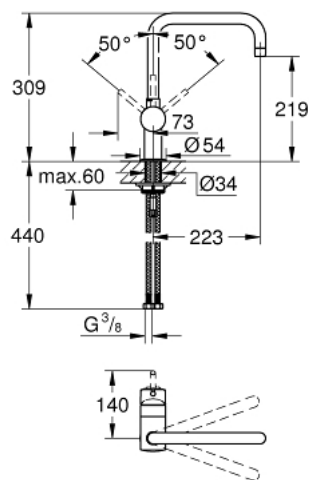

32 488 AL0 MINTA SINGLE-LEVER SINK MIXER 1/2"

PRODUCT DESCRIPTION

- Colour: brushed hard graphite
- U-spout
- single hole installation
- GROHE LongLife finish
- GROHE SilkMove 46 mm ceramic cartridge
- adjustable flow rate limiter
- selectable swivel area: 0° / 150° / 360°
- swivel tubular spout
- flexible connection hoses
- rapid installation system
- optional temperature limiter ref. no. 46 308
- maximum flow rate (at 3 bar): 11.5 l/min

32 488 AL0 MINTA SINGLE-LEVER SINK MIXER 1/2"

SPARE PARTS, marec 2018 – now

- 1: Lever (Spare part-nr. 46015AL0)
 - 2: Cap (Spare part-nr. 46025AL0)
 - 3: Cartridge (Spare part-nr. 46048000)
 - 4: Spout (Spare part-nr. 13096AL0)
 - 4.1: Sealing washer (Spare part-nr. 0128500M)
 - 4.2: Safety ring (Spare part-nr. 0485300M)
 - 4.3: Mousseur (Spare part-nr. 13928AL0)
 - 5: Shank mounting kit (Spare part-nr. 46249000)
 - 6: Mounting wrench (Spare part-nr. 19017000)*
- * Optional accessories