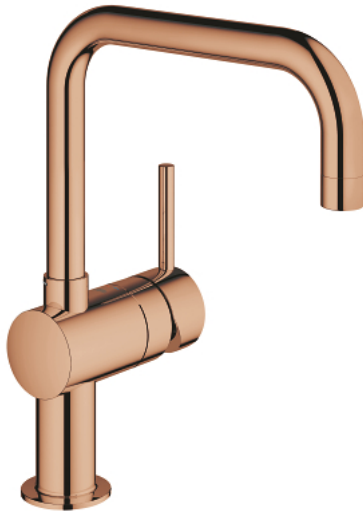

## 32 488 DA0 MINTA SINGLE-LEVER SINK MIXER 1/2"

### PRODUCT DESCRIPTION

- Colour: warm sunset
- U-spout
- single hole installation
- GROHE LongLife finish
- GROHE SilkMove 46 mm ceramic cartridge
- adjustable flow rate limiter
- selectable swivel area: 0° / 150° / 360°
- swivel tubular spout
- flexible connection hoses
- rapid installation system
- optional temperature limiter ref. no. 46 308