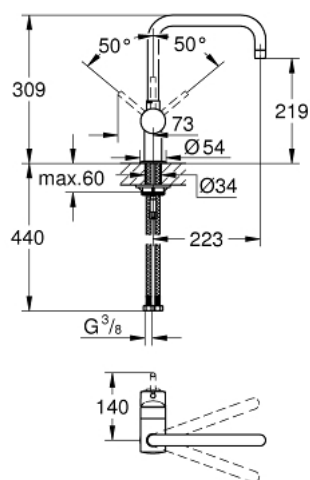

## 32 488 DC0 MINTA SINGLE-LEVER SINK MIXER 1/2"

### PRODUCT DESCRIPTION

- Colour: supersteel
- U-spout
- single hole installation
- GROHE LongLife finish
- GROHE SilkMove 46 mm ceramic cartridge
- adjustable flow rate limiter
- selectable swivel area: 0° / 150° / 360°
- swivel tubular spout
- flexible connection hoses
- rapid installation system
- optional temperature limiter ref. no. 46 308
- maximum flow rate (at 3 bar): 11.5 l/min

### SPARE PARTS, marec 2007 – oktober 2014

- 1: Lever (Spare part-nr. 46015DC0)
  - 2: Cap (Spare part-nr. 46025DC0)
  - 3: Cartridge (Spare part-nr. 46048000)
  - 4: Spout (Spare part-nr. 13096DC0)
  - 4.1: Sealing washer (Spare part-nr. 0128500M)
  - 4.2: Safety ring (Spare part-nr. 0485300M)
  - 4.3: Mousseur (Spare part-nr. 13928DC0)
  - 5: Shank mounting kit (Spare part-nr. 46249000)
  - 6: Mounting wrench (Spare part-nr. 19017000)\*
- \* Optional accessories