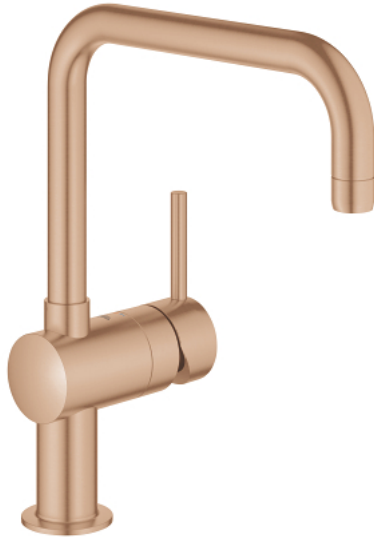

32 488 DL0 MINTA SINGLE-LEVER SINK MIXER 1/2"

PRODUCT DESCRIPTION

- Colour: brushed warm sunset
- U-spout
- single hole installation
- GROHE LongLife finish
- GROHE SilkMove 46 mm ceramic cartridge
- adjustable flow rate limiter
- selectable swivel area: 0° / 150° / 360°
- swivel tubular spout
- flexible connection hoses
- rapid installation system
- optional temperature limiter ref. no. 46 308
- maximum flow rate (at 3 bar): 11.5 l/min