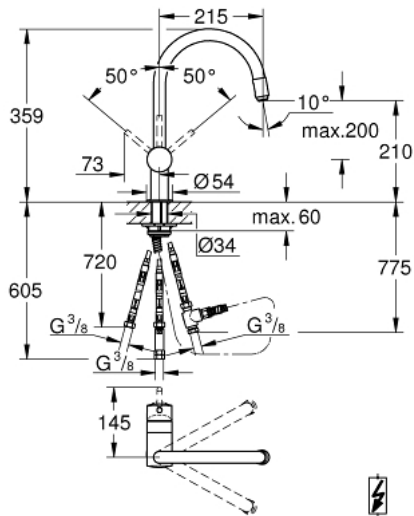

32 511 000 MINTA SINGLE-LEVER SINK MIXER 1/2"

PRODUCT DESCRIPTION

- Colour: chrome
- for open water heater
- C-spout
- single hole installation
- GROHE LongLife finish
- GROHE SilkMove 46 mm ceramic cartridge
- Pull-Out spout for greater flexibility
- laminar spray
- adjustable flow rate limiter
- swivel tubular spout, swivel area 360°
- integrated non-return valves
- protected against backflow
- flexible connection hoses
- rapid installation system
- maximum flow rate (at 3 bar): 8 l/min
- optional temperature limiter ref. no. 46 308

32 511 000 MINTA SINGLE-LEVER SINK MIXER 1/2"

SPARE PARTS, junij 2024 – now

- 1: Lever (Spare part-nr. 46015000)
- 2: Cap (Spare part-nr. 46025000)
- 3: Cartridge (Spare part-nr. 46409000)
- 4: Extractable shower (Spare part-nr. 46758000)
- 4.1: Flow straightener (Spare part-nr. 46162000)
- 5: Metal shower hose (Spare part-nr. 45352000)
- 6: Shank mounting kit (Spare part-nr. 46345000)
- 7: Compression spring (Spare part-nr. 07237000)
- 8: Non-return valve (Spare part-nr. 46323000)
- 9: Distributor (Spare part-nr. 07202000)
- 10: Seal (Spare part-nr. 0199700M)