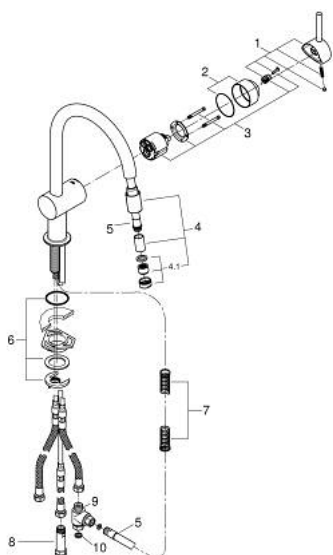

32 511 000 MINTA SINGLE-LEVER SINK MIXER 1/2"

PRODUCT DESCRIPTION

- Colour: chrome
- for open water heater
- C-spout
- single hole installation
- GROHE LongLife finish
- GROHE SilkMove 46 mm ceramic cartridge
- Pull-Out spout for greater flexibility
- laminar spray
- adjustable flow rate limiter
- swivel tubular spout, swivel area 360°
- integrated non-return valves
- protected against backflow
- flexible connection hoses
- rapid installation system
- maximum flow rate (at 3 bar): 8 l/min
- optional temperature limiter ref. no. 46 308

32 511 000 MINTA SINGLE-LEVER SINK MIXER 1/2"

SPARE PARTS, junij 2024 – now

- 1: Lever (Spare part-nr. 46015000)
- 2: Cap (Spare part-nr. 46025000)
- 3: Cartridge (Spare part-nr. 46409000)
- 4: Extractable shower (Spare part-nr. 46758000)
- 4.1: Flow straightener (Spare part-nr. 46162000)
- 5: Metal shower hose (Spare part-nr. 45352000)
- 6: Shank mounting kit (Spare part-nr. 46345000)
- 7: Compression spring (Spare part-nr. 07237000)
- 8: Non-return valve (Spare part-nr. 46323000)
- 9: Distributor (Spare part-nr. 07202000)
- 10: Seal (Spare part-nr. 0199700M)