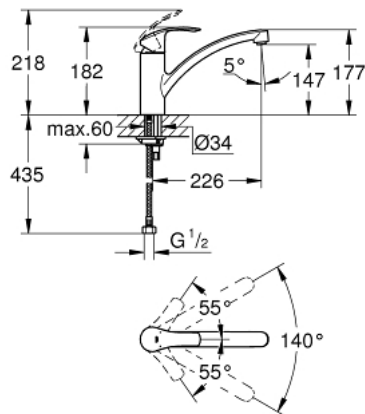

## 32 534 002 EUROSMART SINGLE-LEVER SINK MIXER 1/2"

### PRODUCT DESCRIPTION

- Colour: chrome
- low spout
- single hole installation
- GROHE LongLife finish
- GROHE SilkMove 35 mm ceramic cartridge
- adjustable flow rate limiter
- swivel cast spout
- swivel area 140°
- Protected Water Ways no contact of water with lead or nickel inside the tap
- Easy Release Aerator for tool free replacement
- flexible connection hoses
- rapid installation system
- integrated temperature limiter

### 32 534 002 EUROSMART SINGLE-LEVER SINK MIXER 1/2"

**SPARE PARTS**, april 2013 – now

- 1: Lever (Spare part-nr. 46897000)
- 2: Cap (Spare part-nr. 46492000)
- 3: Screw ring (Spare part-nr. 46815000)
- 4: Cartridge (Spare part-nr. 46374000)
- 5: Flow straightener (Spare part-nr. 48265000)
- 6: Shank mounting kit (Spare part-nr. 46249000)
- 7: Mounting wrench (Spare part-nr. 19017000)\*
- 8: Socket spanner (Spare part-nr. 19332000)\*