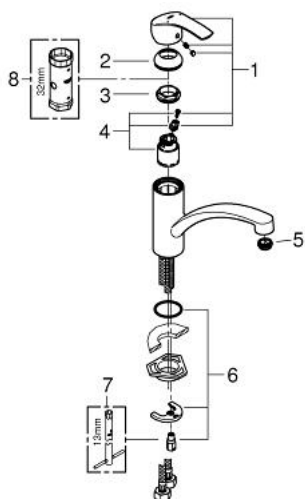

## 32 534 002 EUROSMART SINGLE-LEVER SINK MIXER 1/2"

### PRODUCT DESCRIPTION

- Colour: chrome
- low spout
- single hole installation
- GROHE LongLife finish
- GROHE SilkMove 35 mm ceramic cartridge
- adjustable flow rate limiter
- swivel cast spout
- swivel area 140°
- Protected Water Ways no contact of water with lead or nickel inside the tap
- Easy Release Aerator for tool free replacement
- flexible connection hoses
- rapid installation system
- integrated temperature limiter

### 32 534 002 EUROSMART SINGLE-LEVER SINK MIXER 1/2"

**SPARE PARTS**, april 2013 – now

- 1: Lever (Spare part-nr. 46897000)
- 2: Cap (Spare part-nr. 46492000)
- 3: Screw ring (Spare part-nr. 46815000)
- 4: Cartridge (Spare part-nr. 46374000)
- 5: Flow straightener (Spare part-nr. 48265000)
- 6: Shank mounting kit (Spare part-nr. 46249000)
- 7: Mounting wrench (Spare part-nr. 19017000)\*
- 8: Socket spanner (Spare part-nr. 19332000)\*