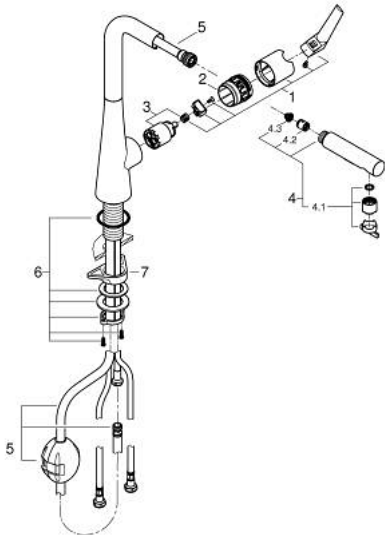

32 553 002 ZEDRA SINGLE-LEVER SINK MIXER 1/2"

PRODUCT DESCRIPTION

- Colour: chrome
- single hole installation
- GROHE LongLife finish
- GROHE SilkMove 35 mm ceramic cartridge
- Pull-Out spout for greater flexibility
- MagneticDocking guarantees easy retraction and smooth docking of the spray head back to the starting position
- Dual Spray - switch between laminar spray and SpeedClean shower jet using diverter
- automatic return to laminar spray
- adjustable flow rate limiter
- swivel tubular spout, swivel area 360°
- protected against backflow
- flexible connection hoses
-
- Protected Water Ways no contact of water with lead or nickel inside the tap
- maximum flow rate (at 3 bar): 10 l/min

32 553 002 ZEDRA SINGLE-LEVER SINK MIXER 1/2"

SPARE PARTS, marec 2021 – now

- 1: Lever (Spare part-nr. 48476000)
- 2: Screw ring (Spare part-nr. 48517000)
- 3: Cartridge (Spare part-nr. 46374000)
- 4: Pull-Out spray (Spare part-nr. 48474000)
- 4.1: Flow straightener (Spare part-nr. 48275000)
- 4.2: Non-return valve (Spare part-nr. 08565000)
- 4.3: Dirt strainer (Spare part-nr. 0676800M)
- 5: Shower hose (Spare part-nr. 48472000)
- 6: Shank fastening assembly (Spare part-nr. 48384000)
- 7: Support plate (Spare part-nr. 05334000)