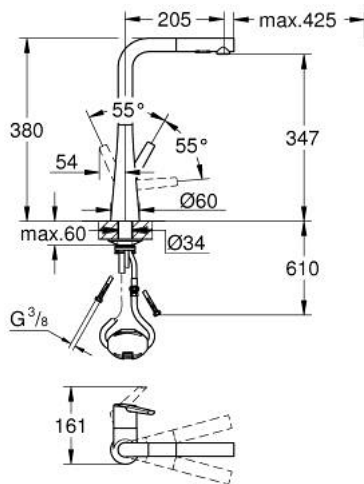

32 553 002 ZEDRA SINGLE-LEVER SINK MIXER 1/2"

PRODUCT DESCRIPTION

- Colour: chrome
- single hole installation
- GROHE LongLife finish
- GROHE SilkMove 35 mm ceramic cartridge
- Pull-Out spout for greater flexibility
- MagneticDocking guarantees easy retraction and smooth docking of the spray head back to the starting position
- Dual Spray - switch between laminar spray and SpeedClean shower jet using diverter
- automatic return to laminar spray
- adjustable flow rate limiter
- swivel tubular spout, swivel area 360°
- protected against backflow
- flexible connection hoses
-
- Protected Water Ways no contact of water with lead or nickel inside the tap
- maximum flow rate (at 3 bar): 10 l/min

32 553 002 ZEDRA SINGLE-LEVER SINK MIXER 1/2"

SPARE PARTS, marec 2021 – now

- 1: Lever (Spare part-nr. 48476000)
- 2: Screw ring (Spare part-nr. 48517000)
- 3: Cartridge (Spare part-nr. 46374000)
- 4: Pull-Out spray (Spare part-nr. 48474000)
- 4.1: Flow straightener (Spare part-nr. 48275000)
- 4.2: Non-return valve (Spare part-nr. 08565000)
- 4.3: Dirt strainer (Spare part-nr. 0676800M)
- 5: Shower hose (Spare part-nr. 48472000)
- 6: Shank fastening assembly (Spare part-nr. 48384000)
- 7: Support plate (Spare part-nr. 05334000)