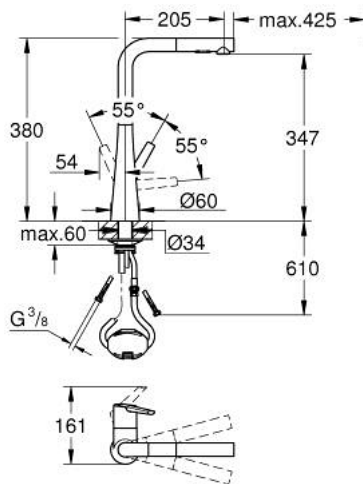

32 553 DC2 ZEDRA SINGLE-LEVER SINK MIXER 1/2"

PRODUCT DESCRIPTION

- Colour: supersteel
- single hole installation
- GROHE LongLife finish
- GROHE SilkMove 35 mm ceramic cartridge
- Pull-Out spout for greater flexibility
- MagneticDocking guarantees easy retraction and smooth docking of the spray head back to the starting position
- Dual Spray - switch between laminar spray and SpeedClean shower jet using diverter
- automatic return to laminar spray
- adjustable flow rate limiter
- swivel tubular spout, swivel area 360°
- protected against backflow
- flexible connection hoses
-
- Protected Water Ways no contact of water with lead or nickel inside the tap
- maximum flow rate (at 3 bar): 10 l/min

32 553 DC2 ZEDRA SINGLE-LEVER SINK MIXER 1/2"

SPARE PARTS, marec 2021 – now

- 1: Lever (Spare part-nr. 48476DC0)
- 2: Screw ring (Spare part-nr. 48517000)
- 3: Cartridge (Spare part-nr. 46374000)
- 4: Pull-Out spray (Spare part-nr. 48474DC0)
- 4.1: Flow straightener (Spare part-nr. 48275000)
- 4.2: Non-return valve (Spare part-nr. 08565000)
- 4.3: Dirt strainer (Spare part-nr. 0676800M)
- 5: Shower hose (Spare part-nr. 48472000)
- 6: Shank fastening assembly (Spare part-nr. 48384000)
- 7: Support plate (Spare part-nr. 05334000)