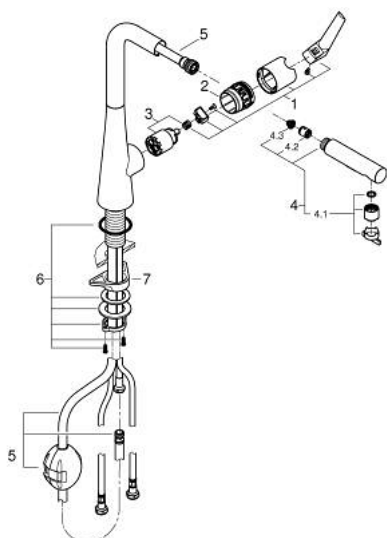

32 553 DC2 ZEDRA SINGLE-LEVER SINK MIXER 1/2"

PRODUCT DESCRIPTION

- Colour: supersteel
- single hole installation
- GROHE LongLife finish
- GROHE SilkMove 35 mm ceramic cartridge
- Pull-Out spout for greater flexibility
- MagneticDocking guarantees easy retraction and smooth docking of the spray head back to the starting position
- Dual Spray - switch between laminar spray and SpeedClean shower jet using diverter
- automatic return to laminar spray
- adjustable flow rate limiter
- swivel tubular spout, swivel area 360°
- protected against backflow
- flexible connection hoses
-
- Protected Water Ways no contact of water with lead or nickel inside the tap
- maximum flow rate (at 3 bar): 10 l/min

32 553 DC2 ZEDRA SINGLE-LEVER SINK MIXER 1/2"

SPARE PARTS, marec 2021 – now

- 1: Lever (Spare part-nr. 48476DC0)
- 2: Screw ring (Spare part-nr. 48517000)
- 3: Cartridge (Spare part-nr. 46374000)
- 4: Pull-Out spray (Spare part-nr. 48474DC0)
- 4.1: Flow straightener (Spare part-nr. 48275000)
- 4.2: Non-return valve (Spare part-nr. 08565000)
- 4.3: Dirt strainer (Spare part-nr. 0676800M)
- 5: Shower hose (Spare part-nr. 48472000)
- 6: Shank fastening assembly (Spare part-nr. 48384000)
- 7: Support plate (Spare part-nr. 05334000)