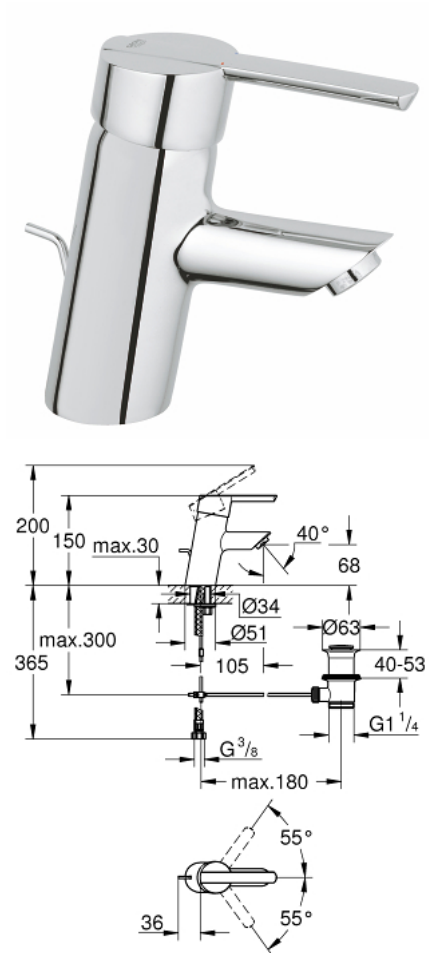

32 557 000 FEEL SINGLE-LEVER BASIN MIXER 1/2" S-SIZE

PRODUCT DESCRIPTION

- Colour: chrome
- single hole installation
- metal lever
- GROHE SilkMove 35 mm ceramic cartridge
- GROHE LongLife finish
- adjustable flow rate limiter
- mousseur
- pop-up waste set 1 1/4"
- flexible PE-X connection hoses
- GROHE FastFixation rapid installation system
- optional temperature limiter ref. no. 46 375
- GROHE QuickTool included

32 557 000 **FEEL SINGLE-LEVER BASIN MIXER 1/2"**
S-SIZE

SPARE PARTS, marec 2013 – now

- 1: Lever (Spare part-nr. 46755000)
- 2: Cap (Spare part-nr. 46436000)
- 3: Screw coupling (Spare part-nr. 46460000)
- 4: Cartridge (Spare part-nr. 46374000)
- 5: Mousseur (Spare part-nr. 13961000)
- 6: Pop-up rod (Spare part-nr. 46739000)
- 7: Shank mounting kit (Spare part-nr. 46249000)
- 8: Waste set 1 1/4" (Spare part-nr. 28910000)
- 9: Temperature limiter (Spare part-nr. 46375000)*
- 10: Socket spanner (Spare part-nr. 19332000)*
- 11: Mounting wrench (Spare part-nr. 19017000)*
- 12: Eccentric rod (Spare part-nr. 07341000)*