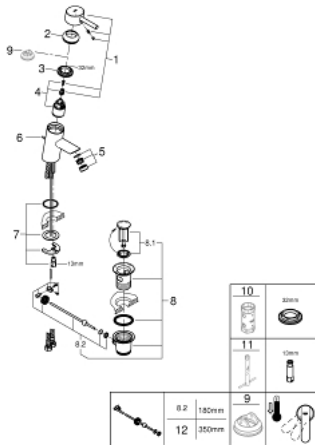

32 557 000 FEEL SINGLE-LEVER BASIN MIXER 1/2" S-SIZE

PRODUCT DESCRIPTION

- Colour: chrome
- single hole installation
- metal lever
- GROHE SilkMove 35 mm ceramic cartridge
- GROHE LongLife finish
- adjustable flow rate limiter
- mousseur
- pop-up waste set 1 1/4"
- flexible PE-X connection hoses
- GROHE FastFixation rapid installation system
- optional temperature limiter ref. no. 46 375
- GROHE QuickTool included

32 557 000 **FEEL SINGLE-LEVER BASIN MIXER 1/2"**
S-SIZE

SPARE PARTS, marec 2013 – now

- 1: Lever (Spare part-nr. 46755000)
- 2: Cap (Spare part-nr. 46436000)
- 3: Screw coupling (Spare part-nr. 46460000)
- 4: Cartridge (Spare part-nr. 46374000)
- 5: Mousseur (Spare part-nr. 13961000)
- 6: Pop-up rod (Spare part-nr. 46739000)
- 7: Shank mounting kit (Spare part-nr. 46249000)
- 8: Waste set 1 1/4" (Spare part-nr. 28910000)
- 9: Temperature limiter (Spare part-nr. 46375000)*
- 10: Socket spanner (Spare part-nr. 19332000)*
- 11: Mounting wrench (Spare part-nr. 19017000)*
- 12: Eccentric rod (Spare part-nr. 07341000)*