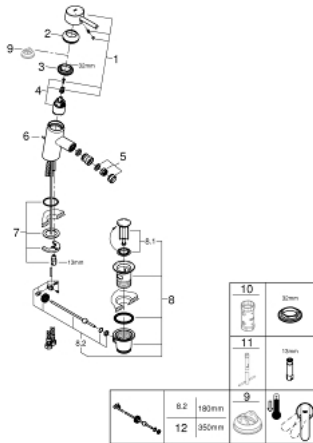

32 558 000 FEEL SINGLE-LEVER BIDET MIXER 1/2" S-SIZE

PRODUCT DESCRIPTION

- Colour: chrome
- single hole installation
- metal lever
- GROHE SilkMove 35 mm ceramic cartridge
- adjustable flow rate limiter
- GROHE LongLife finish
- ball-joint mousseur
- pop-up waste set 1 1/4"
- flexible connection hoses
- optional temperature limiter ref. no. 46 375
- GROHE FastFixation rapid installation system
- GROHE QuickTool included

32 558 000 FEEL SINGLE-LEVER BIDET MIXER 1/2" S-SIZE

SPARE PARTS, marec 2013 – now

- 1: Lever (Spare part-nr. 46755000)
- 2: Cap (Spare part-nr. 46436000)
- 3: Screw coupling (Spare part-nr. 46460000)
- 4: Cartridge (Spare part-nr. 46374000)
- 5: Mousseur (Spare part-nr. 13961000)
- 6: Pop-up rod (Spare part-nr. 46739000)
- 7: Shank mounting kit (Spare part-nr. 46249000)
- 8: Waste set 1 1/4" (Spare part-nr. 28910000)
- 9: Temperature limiter (Spare part-nr. 46375000)*
- 10: Socket spanner (Spare part-nr. 19332000)*
- 11: Mounting wrench (Spare part-nr. 19017000)*
- 12: Eccentric rod (Spare part-nr. 07341000)*