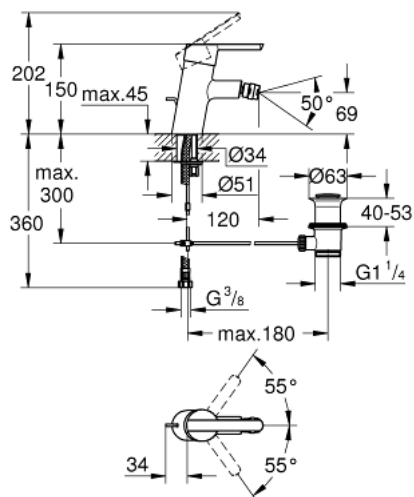

32 558 000 FEEL SINGLE-LEVER BIDET MIXER 1/2" S-SIZE

PRODUCT DESCRIPTION

- Colour: chrome
- single hole installation
- metal lever
- GROHE SilkMove 35 mm ceramic cartridge
- adjustable flow rate limiter
- GROHE LongLife finish
- ball-joint mousseur
- pop-up waste set 1 1/4"
- flexible connection hoses
- optional temperature limiter ref. no. 46 375
- GROHE FastFixation rapid installation system
- GROHE QuickTool included

32 558 000 FEEL SINGLE-LEVER BIDET MIXER 1/2" S-SIZE

SPARE PARTS, marec 2013 – now

- 1: Lever (Spare part-nr. 46755000)
- 2: Cap (Spare part-nr. 46436000)
- 3: Screw coupling (Spare part-nr. 46460000)
- 4: Cartridge (Spare part-nr. 46374000)
- 5: Mousseur (Spare part-nr. 13961000)
- 6: Pop-up rod (Spare part-nr. 46739000)
- 7: Shank mounting kit (Spare part-nr. 46249000)
- 8: Waste set 1 1/4" (Spare part-nr. 28910000)
- 9: Temperature limiter (Spare part-nr. 46375000)*
- 10: Socket spanner (Spare part-nr. 19332000)*
- 11: Mounting wrench (Spare part-nr. 19017000)*
- 12: Eccentric rod (Spare part-nr. 07341000)*