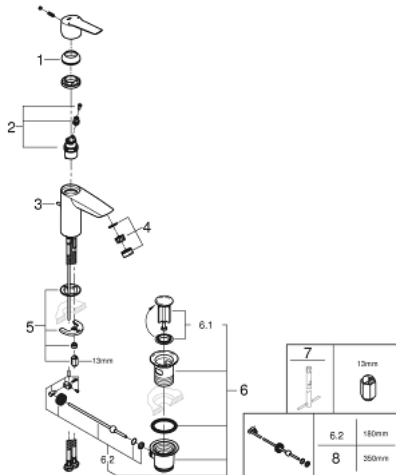

32 559 002 **START SINGLE-LEVER BASIN MIXER 1/2"**  
**S-SIZE**

**PRODUCT DESCRIPTION**

- Colour: chrome
- single hole installation
- metal lever
- GROHE SilkMove 28 mm ceramic cartridge
- adjustable flow rate limiter
- with temperature limiter
- GROHE LongLife finish
- GROHE EcoJoy mousseur 5.7 l/min
- Protected Water Ways no contact of water with lead or nickel inside the tap
- pop-up waste set 1 1/4"
- flexible connection hoses
- GROHE QuickTool included

32 559 002 **START SINGLE-LEVER BASIN MIXER 1/2"**  
**S-SIZE**

**SPARE PARTS**, julij 2019 – now

- 1: Cap (Spare part-nr. 46116000)
- 2: Cartridge (Spare part-nr. 48518000)
- 3: Lift rod (Spare part-nr. 65936PD0)
- 4: Mousseur (Spare part-nr. 48159000)
- 5: Shank mounting kit (Spare part-nr. 46645000)
- 6: Waste set 1 1/4" (Spare part-nr. 28910000)
- 6.1: Plug (Spare part-nr. 07182000)
- 6.2: Eccentric rod (Spare part-nr. 07052000)
- 7: Mounting wrench (Spare part-nr. 19017000)\*
- 8: Eccentric rod (Spare part-nr. 07341000)\*