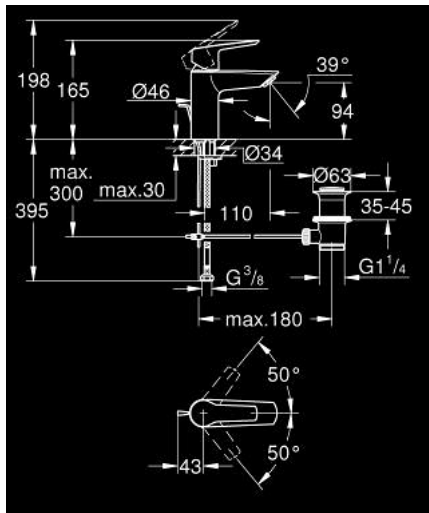

32 559 002 **START SINGLE-LEVER BASIN MIXER 1/2"**  
**S-SIZE**

**PRODUCT DESCRIPTION**

- Colour: chrome
- single hole installation
- metal lever
- GROHE SilkMove 28 mm ceramic cartridge
- adjustable flow rate limiter
- with temperature limiter
- GROHE LongLife finish
- GROHE EcoJoy mousseur 5.7 l/min
- Protected Water Ways no contact of water with lead or nickel inside the tap
- pop-up waste set 1 1/4"
- flexible connection hoses
- GROHE QuickTool included

32 559 002 **START SINGLE-LEVER BASIN MIXER 1/2"**  
**S-SIZE**

**SPARE PARTS**, julij 2019 – now

- 1: Cap (Spare part-nr. 46116000)
- 2: Cartridge (Spare part-nr. 48518000)
- 3: Lift rod (Spare part-nr. 65936PD0)
- 4: Mousseur (Spare part-nr. 48159000)
- 5: Shank mounting kit (Spare part-nr. 46645000)
- 6: Waste set 1 1/4" (Spare part-nr. 28910000)
- 6.1: Plug (Spare part-nr. 07182000)
- 6.2: Eccentric rod (Spare part-nr. 07052000)
- 7: Mounting wrench (Spare part-nr. 19017000)\*
- 8: Eccentric rod (Spare part-nr. 07341000)\*