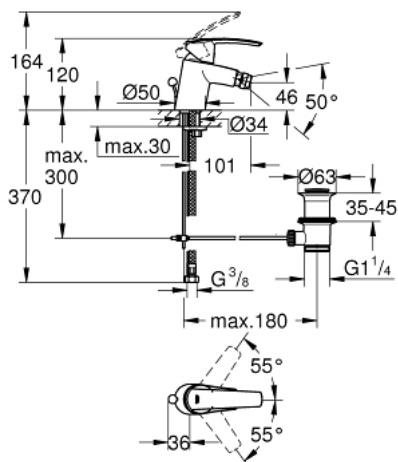

32 560 001 **START SINGLE-LEVER BIDET MIXER 1/2" S-SIZE**

PRODUCT DESCRIPTION

- Colour: chrome
- single hole installation
- metal lever
- GROHE SilkMove 35 mm ceramic cartridge
- with temperature limiter
- adjustable flow rate limiter
- GROHE LongLife finish
- with ball joint
- mousseur 5.7 l/min
- pop-up waste set 1 1/4"
- flexible connection hoses
- GROHE FastFixation rapid installation system

32 560 001 **START SINGLE-LEVER BIDET MIXER 1/2" S-SIZE**

SPARE PARTS, november 2014 – now

- 1: Lever (Spare part-nr. 46897000)
- 2: Cap (Spare part-nr. 46492000)
- 3: Screw coupling (Spare part-nr. 46460000)
- 4: Cartridge (Spare part-nr. 46374000)
- 5: Pop-up rod (Spare part-nr. 46457000)
- 6: Mousseur (Spare part-nr. 48159000)
- 7: Shank mounting kit (Spare part-nr. 46671000)
- 8: Waste set 1 1/4" (Spare part-nr. 28910000)
- 8.1: Plug (Spare part-nr. 07182000)
- 8.2: Eccentric rod (Spare part-nr. 07052000)
- 9: Eccentric rod (Spare part-nr. 07341000)*
- 10: Socket spanner (Spare part-nr. 19332000)*
- 11: Mounting wrench (Spare part-nr. 19017000)*