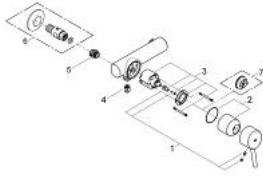

## 32 585 001 **CONCETTO SINGLE-LEVER SHOWER MIXER 1/2"**

### PRODUCT DESCRIPTION

- Colour: chrome
- wall mounted
- metal lever
- GROHE SilkMove 46 mm ceramic cartridge
- GROHE LongLife finish
- adjustable flow rate limiter
- shower bottom outlet 1/2" with integrated non return valve
- without straight unions
- centre distance 153 mm
- protected against backflow
- optional temperature limiter ref. no. 46 375

### **SPARE PARTS**, januar 2014 – now

- 1: Lever (Spare part-nr. 46723000)
- 2: Cap (Spare part-nr. 46578000)
- 3: Cartridge (Spare part-nr. 46048000)
- 4: Non-return valve (Spare part-nr. 08565000)
- 5: Union (Spare part-nr. 14028000)
- 6: Straight union, lockable (Spare part-nr. 12064000)\*
- 7: Temperature limiter (Spare part-nr. 46375000)\*