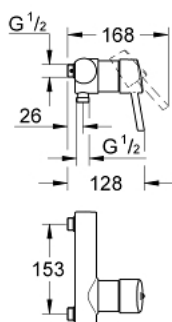

## 32 585 001 **CONCETTO SINGLE-LEVER SHOWER MIXER 1/2"**

### PRODUCT DESCRIPTION

- Colour: chrome
- wall mounted
- metal lever
- GROHE SilkMove 46 mm ceramic cartridge
- GROHE LongLife finish
- adjustable flow rate limiter
- shower bottom outlet 1/2" with integrated non return valve
- without straight unions
- centre distance 153 mm
- protected against backflow
- optional temperature limiter ref. no. 46 375

### **SPARE PARTS**, januar 2014 – now

- 1: Lever (Spare part-nr. 46723000)
- 2: Cap (Spare part-nr. 46578000)
- 3: Cartridge (Spare part-nr. 46048000)
- 4: Non-return valve (Spare part-nr. 08565000)
- 5: Union (Spare part-nr. 14028000)
- 6: Straight union, lockable (Spare part-nr. 12064000)\*
- 7: Temperature limiter (Spare part-nr. 46375000)\*