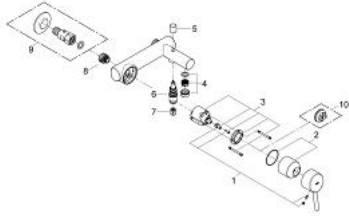

32 586 001 **CONCETTO SINGLE-LEVER BATH MIXER 3/4"**

PRODUCT DESCRIPTION

- Colour: chrome
- wall mounted
- metal lever
- GROHE SilkMove 46 mm ceramic cartridge
- GROHE LongLife finish
- adjustable flow rate limiter
- automatic diverter: bath/shower
- mousseur
- integrated non-return valve in the shower outlet 1/2"
- without straight unions
- centre distance 153 mm
- protected against backflow
- optional temperature limiter ref. no. 46 375

32 586 001 **CONCETTO SINGLE-LEVER BATH MIXER 3/4"**

SPARE PARTS, januar 2014 – now

- 1: Lever (Spare part-nr. 46723000)
- 2: Cap (Spare part-nr. 46578000)
- 3: Cartridge (Spare part-nr. 46048000)
- 4: Mousseur (Spare part-nr. 13952000)
- 5: Diverter knob (Spare part-nr. 64309000)
- 6: Diverter (Spare part-nr. 65655000)
- 7: Non-return valve (Spare part-nr. 08565000)
- 8: Union (Spare part-nr. 14027000)
- 9: Straight union, lockable (Spare part-nr. 12065000)*
- 10: Temperature limiter (Spare part-nr. 46375000)*