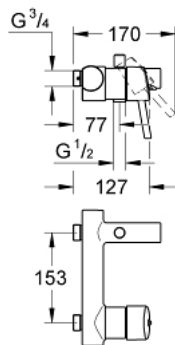

32 586 001 **CONCETTO SINGLE-LEVER BATH MIXER 3/4"**

PRODUCT DESCRIPTION

- Colour: chrome
- wall mounted
- metal lever
- GROHE SilkMove 46 mm ceramic cartridge
- GROHE LongLife finish
- adjustable flow rate limiter
- automatic diverter: bath/shower
- mousseur
- integrated non-return valve in the shower outlet 1/2"
- without straight unions
- centre distance 153 mm
- protected against backflow
- optional temperature limiter ref. no. 46 375

32 586 001 **CONCETTO SINGLE-LEVER BATH MIXER 3/4"**

SPARE PARTS, januar 2014 – now

- 1: Lever (Spare part-nr. 46723000)
- 2: Cap (Spare part-nr. 46578000)
- 3: Cartridge (Spare part-nr. 46048000)
- 4: Mousseur (Spare part-nr. 13952000)
- 5: Diverter knob (Spare part-nr. 64309000)
- 6: Diverter (Spare part-nr. 65655000)
- 7: Non-return valve (Spare part-nr. 08565000)
- 8: Union (Spare part-nr. 14027000)
- 9: Straight union, lockable (Spare part-nr. 12065000)*
- 10: Temperature limiter (Spare part-nr. 46375000)*