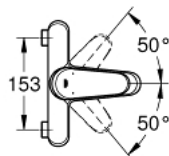

32 587 002 **EURODISC COSMOPOLITAN SINGLE-LEVER BATH MIXER 3/4"**

PRODUCT DESCRIPTION

- Colour: chrome
- wall mounted
- metal lever
- GROHE SilkMove 46 mm ceramic cartridge
- GROHE LongLife finish
- adjustable flow rate limiter
- automatic diverter: bath/shower
- mousseur
- integrated non-return valves in the shower outlet 1/2"
- without straight unions
- centre distance 153 mm
- protected against backflow
- optional temperature limiter ref. no. 46 375

32 587 002 **EURODISC COSMOPOLITAN SINGLE-LEVER BATH MIXER 3/4"**

SPARE PARTS, september 2011 – now

- 1: Lever (Spare part-nr. 46743000)
 - 2: Cap (Spare part-nr. 46427000)
 - 3: Cartridge (Spare part-nr. 46048000)
 - 4: Screw connection (Spare part-nr. 46139000)
 - 5: Diverter knob (Spare part-nr. 65648000)
 - 6: Diverter (Spare part-nr. 65655000)
 - 7: Non-return valve (Spare part-nr. 08565000)
 - 8: Mousseur (Spare part-nr. 13952000)
 - 9: Straight union, lockable (Spare part-nr. 12065000)*
- * Optional accessories