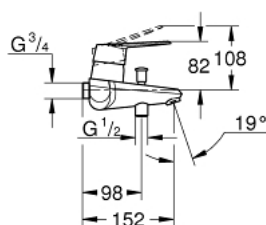

32 587 002 **EURODISC COSMOPOLITAN SINGLE-LEVER BATH MIXER 3/4"**

PRODUCT DESCRIPTION

- Colour: chrome
- wall mounted
- metal lever
- GROHE SilkMove 46 mm ceramic cartridge
- GROHE LongLife finish
- adjustable flow rate limiter
- automatic diverter: bath/shower
- mousseur
- integrated non-return valves in the shower outlet 1/2"
- without straight unions
- centre distance 153 mm
- protected against backflow
- optional temperature limiter ref. no. 46 375

32 587 002 **EURODISC COSMOPOLITAN SINGLE-LEVER BATH MIXER 3/4"**

SPARE PARTS, september 2011 – now

- 1: Lever (Spare part-nr. 46743000)
 - 2: Cap (Spare part-nr. 46427000)
 - 3: Cartridge (Spare part-nr. 46048000)
 - 4: Screw connection (Spare part-nr. 46139000)
 - 5: Diverter knob (Spare part-nr. 65648000)
 - 6: Diverter (Spare part-nr. 65655000)
 - 7: Non-return valve (Spare part-nr. 08565000)
 - 8: Mousseur (Spare part-nr. 13952000)
 - 9: Straight union, lockable (Spare part-nr. 12065000)*
- * Optional accessories