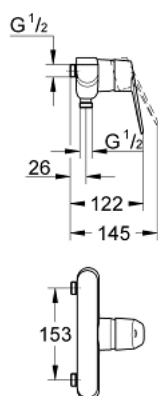

32 588 002 EURODISC COSMOPOLITAN SINGLE-LEVER SHOWER MIXER 1/2"

PRODUCT DESCRIPTION

- Colour: chrome
- wall mounted
- metal lever
- GROHE SilkMove 46 mm ceramic cartridge
- GROHE LongLife finish
- adjustable flow rate limiter
- shower bottom outlet 1/2" with integrated non return valve
- without straight unions
- centre distance 153 mm
- protected against backflow
- optional temperature limiter ref. no. 46 375

32 588 002 EURODISC COSMOPOLITAN SINGLE-LEVER SHOWER MIXER 1/2"

SPARE PARTS, september 2011 – now

- 1: Lever (Spare part-nr. 46743000)
- 2: Cap (Spare part-nr. 46427000)
- 3: Cartridge (Spare part-nr. 46048000)
- 4: Non-return valve (Spare part-nr. 08565000)
- 5: Screw connection (Spare part-nr. 46140000)
- 5.1: O-ring $\varnothing 17 \times \varnothing 2$ (Spare part-nr. 0305500M)
- 6: Straight union, lockable (Spare part-nr. 12064000)*
- 7: Temperature limiter (Spare part-nr. 46308000)*