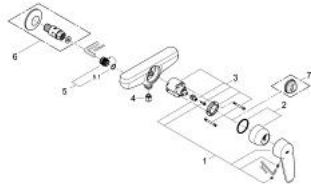

32 588 002 EURODISC COSMOPOLITAN SINGLE-LEVER SHOWER MIXER 1/2"

PRODUCT DESCRIPTION

- Colour: chrome
- wall mounted
- metal lever
- GROHE SilkMove 46 mm ceramic cartridge
- GROHE LongLife finish
- adjustable flow rate limiter
- shower bottom outlet 1/2" with integrated non return valve
- without straight unions
- centre distance 153 mm
- protected against backflow
- optional temperature limiter ref. no. 46 375

32 588 002 EURODISC COSMOPOLITAN SINGLE-LEVER SHOWER MIXER 1/2"

SPARE PARTS, september 2011 – now

- 1: Lever (Spare part-nr. 46743000)
- 2: Cap (Spare part-nr. 46427000)
- 3: Cartridge (Spare part-nr. 46048000)
- 4: Non-return valve (Spare part-nr. 08565000)
- 5: Screw connection (Spare part-nr. 46140000)
- 5.1: O-ring $\varnothing 17 \times \varnothing 2$ (Spare part-nr. 0305500M)
- 6: Straight union, lockable (Spare part-nr. 12064000)*
- 7: Temperature limiter (Spare part-nr. 46308000)*