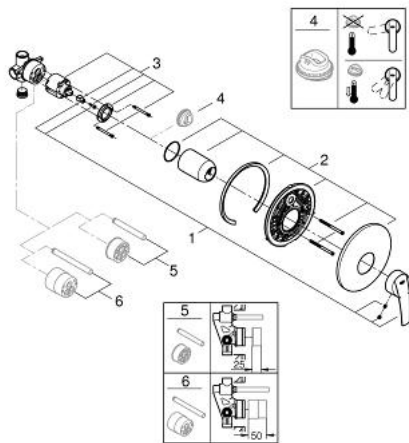

32 590 001 **START SINGLE-LEVER SHOWER MIXER 1/2"**

PRODUCT DESCRIPTION

- Colour: chrome
- wall installation
- consisting of:
 - set for final installation
 - with concealed body
 - GROHE SilkMove 46 mm ceramic cartridge
 - adjustable flow rate limiter
 - GROHE LongLife finish
 - metal lever
 - metal wall escutcheon
 - escutcheon and shaft sealing
 - GROHE FastFixation covered fixation
 - optional temperature limiter ref. no. 46 308

32 590 001 **START SINGLE-LEVER SHOWER MIXER 1/2"**

SPARE PARTS, november 2014 – now

- 1: Lever (Spare part-nr. 46903000)
 - 2: Escutcheon (Spare part-nr. 46904000)
 - 3: Cartridge (Spare part-nr. 46048000)
 - 4: Temperature limiter (Spare part-nr. 46308000)
 - 5: Extension set (Spare part-nr. 46191000)*
 - 6: Extension set (Spare part-nr. 46343000)*
- * Optional accessories