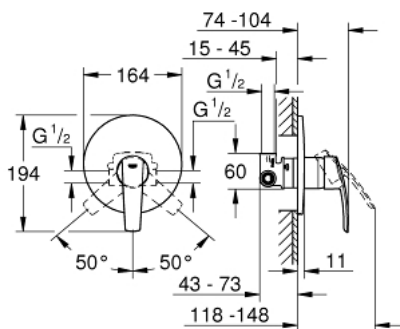

32 590 001 **START SINGLE-LEVER SHOWER MIXER 1/2"**

PRODUCT DESCRIPTION

- Colour: chrome
- wall installation
- consisting of:
 - set for final installation
 - with concealed body
 - GROHE SilkMove 46 mm ceramic cartridge
 - adjustable flow rate limiter
 - GROHE LongLife finish
 - metal lever
 - metal wall escutcheon
 - escutcheon and shaft sealing
 - GROHE FastFixation covered fixation
 - optional temperature limiter ref. no. 46 308

32 590 001 **START SINGLE-LEVER SHOWER MIXER 1/2"**

SPARE PARTS, november 2014 – now

- 1: Lever (Spare part-nr. 46903000)
 - 2: Escutcheon (Spare part-nr. 46904000)
 - 3: Cartridge (Spare part-nr. 46048000)
 - 4: Temperature limiter (Spare part-nr. 46308000)
 - 5: Extension set (Spare part-nr. 46191000)*
 - 6: Extension set (Spare part-nr. 46343000)*
- * Optional accessories