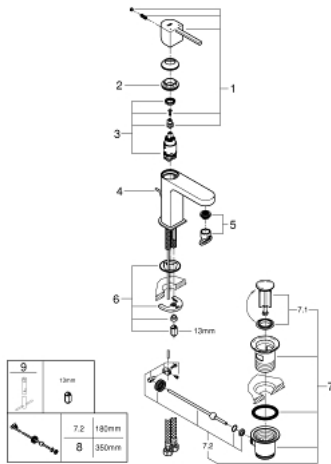

32 612 003 **GROHE PLUS SINGLE-LEVER BASIN MIXER 1/2"**  
**S-SIZE**

**PRODUCT DESCRIPTION**

- Colour: chrome
- single hole installation
- metal lever
- GROHE SilkMove 28 mm ceramic cartridge
- with temperature limiter
- GROHE LongLife finish
- GROHE EcoJoy - Less water, perfect flow
- maximum flow rate (at 3 bar): 5 l/min
- SpeedClean mousseur
- GROHE AquaGuide adjustable mousseur
- GROHE FastFixation Plus installation system
- pop-up waste set 1 1/4"
- flexible connection hoses

32 612 003 **GROHE PLUS SINGLE-LEVER BASIN MIXER 1/2"**  
**S-SIZE**

**SPARE PARTS**, avgust 2018 – now

- 1: Lever (Spare part-nr. 48452000)
  - 2: Fitting ring (Spare part-nr. 07419000)
  - 3: Cartridge (Spare part-nr. 46580000)
  - 4: Pop-up rod (Spare part-nr. 46739000)
  - 5: Mousseur (Spare part-nr. 48449000)
  - 6: Shank mounting kit (Spare part-nr. 46645000)
  - 7: Waste set 1 1/4" (Spare part-nr. 28910000)
  - 7.1: Plug (Spare part-nr. 07182000)
  - 7.2: Eccentric rod (Spare part-nr. 07052000)
  - 8: Eccentric rod (Spare part-nr. 07341000)\*
  - 9: Mounting wrench (Spare part-nr. 19017000)\*
- \* Optional accessories