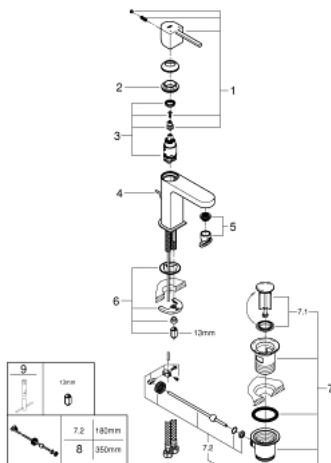

32 612 003 **GROHE PLUS SINGLE-LEVER BASIN MIXER 1/2"**
S-SIZE

PRODUCT DESCRIPTION

- Colour: chrome
- single hole installation
- metal lever
- GROHE SilkMove 28 mm ceramic cartridge
- with temperature limiter
- GROHE LongLife finish
- GROHE EcoJoy - Less water, perfect flow
- maximum flow rate (at 3 bar): 5 l/min
- SpeedClean mousseur
- GROHE AquaGuide adjustable mousseur
- GROHE FastFixation Plus installation system
- pop-up waste set 1 1/4"
- flexible connection hoses
- AquaCalibrator

32 612 003 **GROHE PLUS SINGLE-LEVER BASIN MIXER 1/2"**
S-SIZE

SPARE PARTS, avgust 2018 – now

- 1: Lever (Spare part-nr. 48452000)
 - 2: Fitting ring (Spare part-nr. 07419000)
 - 3: Cartridge (Spare part-nr. 46580000)
 - 4: Pop-up rod (Spare part-nr. 46739000)
 - 5: Mousseur (Spare part-nr. 48449000)
 - 6: Shank mounting kit (Spare part-nr. 46645000)
 - 7: Waste set 1 1/4" (Spare part-nr. 28910000)
 - 7.1: Plug (Spare part-nr. 07182000)
 - 7.2: Eccentric rod (Spare part-nr. 07052000)
 - 8: Eccentric rod (Spare part-nr. 07341000)*
 - 9: Mounting wrench (Spare part-nr. 19017000)*
- * Optional accessories