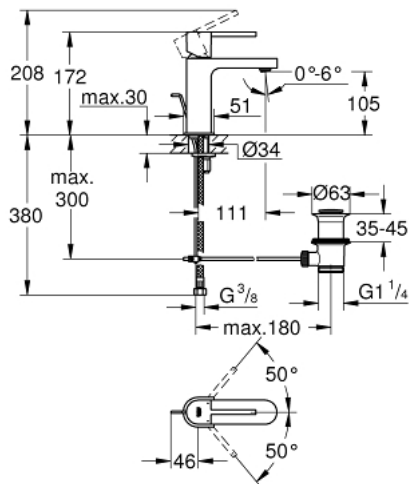

32 612 003 **GROHE PLUS SINGLE-LEVER BASIN MIXER 1/2"**  
**S-SIZE**

**PRODUCT DESCRIPTION**

- Colour: chrome
- single hole installation
- metal lever
- GROHE SilkMove 28 mm ceramic cartridge
- with temperature limiter
- GROHE LongLife finish
- GROHE EcoJoy - Less water, perfect flow
- maximum flow rate (at 3 bar): 5 l/min
- SpeedClean mousseur
- GROHE AquaGuide adjustable mousseur
- GROHE FastFixation Plus installation system
- pop-up waste set 1 1/4"
- flexible connection hoses

32 612 003 **GROHE PLUS SINGLE-LEVER BASIN MIXER 1/2"**  
**S-SIZE**

**SPARE PARTS**, avgust 2018 – now

- 1: Lever (Spare part-nr. 48452000)
  - 2: Fitting ring (Spare part-nr. 07419000)
  - 3: Cartridge (Spare part-nr. 46580000)
  - 4: Pop-up rod (Spare part-nr. 46739000)
  - 5: Mousseur (Spare part-nr. 48449000)
  - 6: Shank mounting kit (Spare part-nr. 46645000)
  - 7: Waste set 1 1/4" (Spare part-nr. 28910000)
  - 7.1: Plug (Spare part-nr. 07182000)
  - 7.2: Eccentric rod (Spare part-nr. 07052000)
  - 8: Eccentric rod (Spare part-nr. 07341000)\*
  - 9: Mounting wrench (Spare part-nr. 19017000)\*
- \* Optional accessories