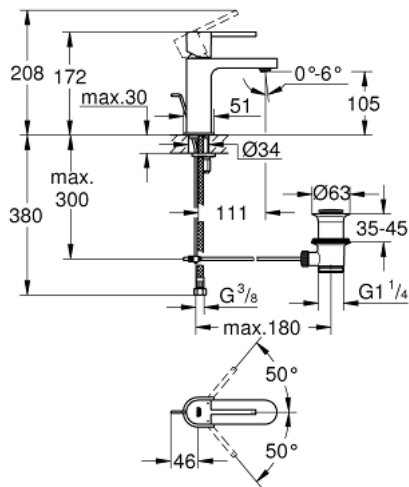

32 612 003 **GROHE PLUS SINGLE-LEVER BASIN MIXER 1/2"**
S-SIZE

PRODUCT DESCRIPTION

- Colour: chrome
- single hole installation
- metal lever
- GROHE SilkMove 28 mm ceramic cartridge
- with temperature limiter
- GROHE LongLife finish
- GROHE EcoJoy - Less water, perfect flow
- maximum flow rate (at 3 bar): 5 l/min
- SpeedClean mousseur
- GROHE AquaGuide adjustable mousseur
- GROHE FastFixation Plus installation system
- pop-up waste set 1 1/4"
- flexible connection hoses
- AquaCalibrator

32 612 003 **GROHE PLUS SINGLE-LEVER BASIN MIXER 1/2"**
S-SIZE

SPARE PARTS, avgust 2018 – now

- 1: Lever (Spare part-nr. 48452000)
 - 2: Fitting ring (Spare part-nr. 07419000)
 - 3: Cartridge (Spare part-nr. 46580000)
 - 4: Pop-up rod (Spare part-nr. 46739000)
 - 5: Mousseur (Spare part-nr. 48449000)
 - 6: Shank mounting kit (Spare part-nr. 46645000)
 - 7: Waste set 1 1/4" (Spare part-nr. 28910000)
 - 7.1: Plug (Spare part-nr. 07182000)
 - 7.2: Eccentric rod (Spare part-nr. 07052000)
 - 8: Eccentric rod (Spare part-nr. 07341000)*
 - 9: Mounting wrench (Spare part-nr. 19017000)*
- * Optional accessories