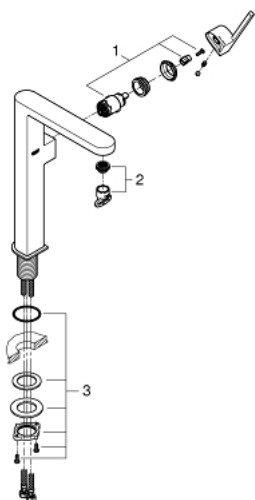

32 618 003 **GROHE PLUS SINGLE-LEVER BASIN MIXER 1/2"**
XL-SIZE

PRODUCT DESCRIPTION

- Colour: chrome
- single hole installation
- metal lever
- for free-standing basins
- GROHE SilkMove 28 mm ceramic cartridge
- with temperature limiter
- GROHE LongLife finish
- GROHE EcoJoy - Less water, perfect flow
- maximum flow rate (at 3 bar): 5 l/min
- SpeedClean mousseur
- GROHE AquaGuide adjustable mousseur
- rapid installation system
- smooth body
- flexible connection hoses
- AquaCalibrator

32 618 003 **GROHE PLUS SINGLE-LEVER BASIN MIXER 1/2"**
XL-SIZE

SPARE PARTS, avgust 2018 – now

1: Cartridge (Spare part-nr. 46963000)

2: Mousseur (Spare part-nr. 48449000)

3: Shank fastening assembly (Spare part-nr. 48384000)