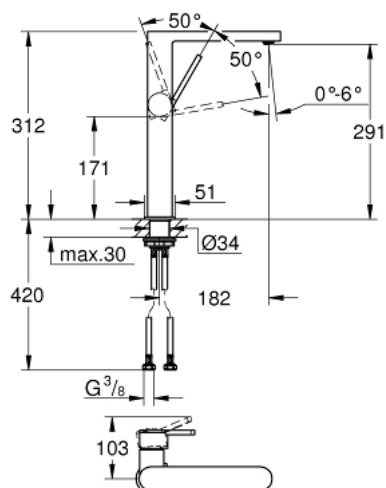

32 618 003 **GROHE PLUS SINGLE-LEVER BASIN MIXER 1/2"**
XL-SIZE

PRODUCT DESCRIPTION

- Colour: chrome
- single hole installation
- metal lever
- for free-standing basins
- GROHE SilkMove 28 mm ceramic cartridge
- with temperature limiter
- GROHE LongLife finish
- GROHE EcoJoy - Less water, perfect flow
- maximum flow rate (at 3 bar): 5 l/min
- SpeedClean mousseur
- GROHE AquaGuide adjustable mousseur
- rapid installation system
- smooth body
- flexible connection hoses

32 618 003 **GROHE PLUS SINGLE-LEVER BASIN MIXER 1/2"**
XL-SIZE

SPARE PARTS, avgust 2018 – now

1: Cartridge (Spare part-nr. 46963000)

2: Mousseur (Spare part-nr. 48449000)

3: Shank fastening assembly (Spare part-nr. 48384000)