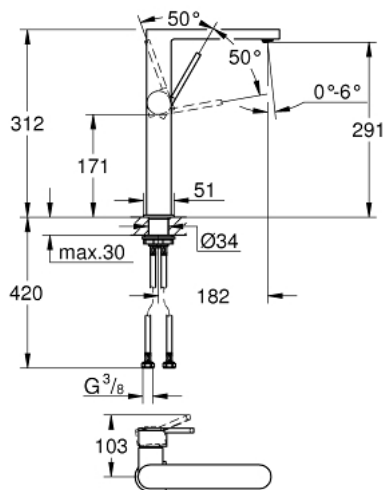

32 618 003 **GROHE PLUS SINGLE-LEVER BASIN MIXER 1/2"**
XL-SIZE

PRODUCT DESCRIPTION

- Colour: chrome
- single hole installation
- metal lever
- for free-standing basins
- GROHE SilkMove 28 mm ceramic cartridge
- with temperature limiter
- GROHE LongLife finish
- GROHE EcoJoy - Less water, perfect flow
- maximum flow rate (at 3 bar): 5 l/min
- SpeedClean mousseur
- GROHE AquaGuide adjustable mousseur
- rapid installation system
- smooth body
- flexible connection hoses
- AquaCalibrator

32 618 003 **GROHE PLUS SINGLE-LEVER BASIN MIXER 1/2"**
XL-SIZE

SPARE PARTS, avgust 2018 – now

1: Cartridge (Spare part-nr. 46963000)

2: Mousseur (Spare part-nr. 48449000)

3: Shank fastening assembly (Spare part-nr. 48384000)