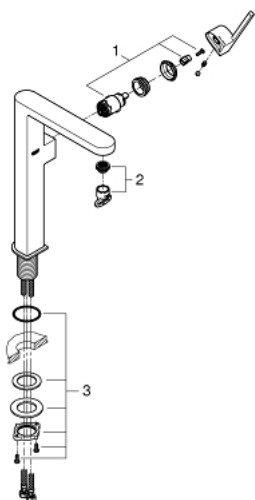

32 618 003 **GROHE PLUS SINGLE-LEVER BASIN MIXER 1/2"**
XL-SIZE

PRODUCT DESCRIPTION

- Colour: chrome
- single hole installation
- metal lever
- for free-standing basins
- GROHE SilkMove 28 mm ceramic cartridge
- with temperature limiter
- GROHE LongLife finish
- GROHE EcoJoy - Less water, perfect flow
- maximum flow rate (at 3 bar): 5 l/min
- SpeedClean mousseur
- GROHE AquaGuide adjustable mousseur
- rapid installation system
- smooth body
- flexible connection hoses

32 618 003 **GROHE PLUS SINGLE-LEVER BASIN MIXER 1/2"**
XL-SIZE

SPARE PARTS, avgust 2018 – now

1: Cartridge (Spare part-nr. 46963000)

2: Mousseur (Spare part-nr. 48449000)

3: Shank fastening assembly (Spare part-nr. 48384000)