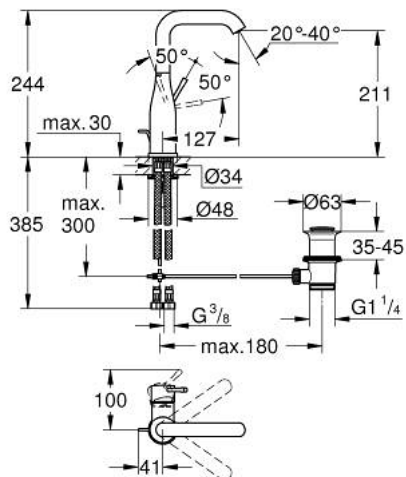

32 628 001 **ESSENCE SINGLE-LEVER BASIN MIXER 1/2"**  
**L-SIZE**

**PRODUCT DESCRIPTION**

- Colour: chrome
- single hole installation
- metal lever
- GROHE SilkMove 28 mm ceramic cartridge
- with temperature limiter
- GROHE LongLife finish
- GROHE EcoJoy - Less water, perfect flow
- maximum flow rate (at 3 bar): 6.5 l/min
- GROHE AquaGuide adjustable mousseur
- GROHE FastFixation Plus installation system
- swivel spout with mousseur and stop limiter
- pop-up waste set 1 1/4"
- flexible connection hoses
- min. recommended pressure 1.0 bar

## 32 628 001 ESSENCE SINGLE-LEVER BASIN MIXER 1/2" L-SIZE

### SPARE PARTS, august 2016 – now

- 1: Lever (Spare part-nr. 46919000)
  - 2: Cartridge (Spare part-nr. 46580000)
  - 3: Tubular spout (Spare part-nr. 13374000)
  - 3.1: Mousseur (Spare part-nr. 48270000)
  - 3.2: Sealing washer (Spare part-nr. 0128500M)
  - 3.3: Safety ring (Spare part-nr. 4826600M)
  - 4: Pop-up rod (Spare part-nr. 46739000)
  - 5: Shank mounting kit (Spare part-nr. 46645000)
  - 6: Waste set 1 1/4" (Spare part-nr. 28910000)
  - 6.1: Plug (Spare part-nr. 07182000)
  - 6.2: Eccentric rod (Spare part-nr. 07052000)
  - 7: Connection hose (Spare part-nr. 46255000)
  - 8: Mounting wrench (Spare part-nr. 19017000)\*
  - 9: Eccentric rod (Spare part-nr. 07341000)\*
- \* Optional accessories