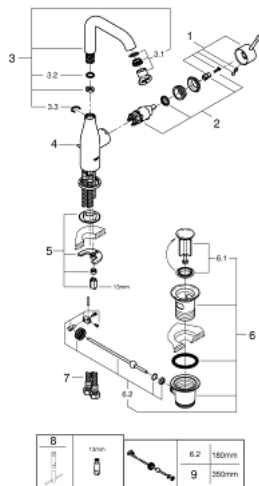

32 628 001 **ESSENCE SINGLE-LEVER BASIN MIXER 1/2"**  
**L-SIZE**

**PRODUCT DESCRIPTION**

- Colour: chrome
- single hole installation
- metal lever
- GROHE SilkMove 28 mm ceramic cartridge
- with temperature limiter
- GROHE LongLife finish
- GROHE EcoJoy - Less water, perfect flow
- maximum flow rate (at 3 bar): 6.5 l/min
- GROHE AquaGuide adjustable mousseur
- GROHE FastFixation Plus installation system
- swivel spout with mousseur and stop limiter
- pop-up waste set 1 1/4"
- flexible connection hoses
- min. recommended pressure 1.0 bar

## 32 628 001 ESSENCE SINGLE-LEVER BASIN MIXER 1/2" L-SIZE

### SPARE PARTS, august 2016 – now

- 1: Lever (Spare part-nr. 46919000)
  - 2: Cartridge (Spare part-nr. 46580000)
  - 3: Tubular spout (Spare part-nr. 13374000)
  - 3.1: Mousseur (Spare part-nr. 48270000)
  - 3.2: Sealing washer (Spare part-nr. 0128500M)
  - 3.3: Safety ring (Spare part-nr. 4826600M)
  - 4: Pop-up rod (Spare part-nr. 46739000)
  - 5: Shank mounting kit (Spare part-nr. 46645000)
  - 6: Waste set 1 1/4" (Spare part-nr. 28910000)
  - 6.1: Plug (Spare part-nr. 07182000)
  - 6.2: Eccentric rod (Spare part-nr. 07052000)
  - 7: Connection hose (Spare part-nr. 46255000)
  - 8: Mounting wrench (Spare part-nr. 19017000)\*
  - 9: Eccentric rod (Spare part-nr. 07341000)\*
- \* Optional accessories