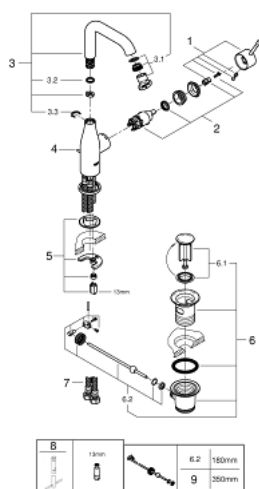

32 628 AL1 ESSENCE SINGLE-LEVER BASIN MIXER 1/2" L-SIZE

PRODUCT DESCRIPTION

- Colour: brushed hard graphite
- single hole installation
- metal lever
- GROHE SilkMove 28 mm ceramic cartridge
- with temperature limiter
- GROHE LongLife finish
- GROHE EcoJoy - Less water, perfect flow
- maximum flow rate (at 3 bar): 6.5 l/min
- GROHE AquaGuide adjustable mousseur
- GROHE FastFixation Plus installation system
- swivel spout with mousseur and stop limiter
- pop-up waste set 1 1/4"
- flexible connection hoses
- min. recommended pressure 1.0 bar

32 628 AL1 ESSENCE SINGLE-LEVER BASIN MIXER 1/2" L-SIZE

SPARE PARTS, julij 2016 – now

- 1: Lever (Spare part-nr. 46919AL0)
- 2: Cartridge (Spare part-nr. 46580000)
- 3: Tubular spout (Spare part-nr. 13374AL0)
- 4: Pop-up rod (Spare part-nr. 46739AL0)
- 5: Shank mounting kit (Spare part-nr. 46645000)
- 6: Waste set 1 1/4" (Spare part-nr. 28910AL0)
- 6.1: Plug (Spare part-nr. 07182AL0)
- 6.2: Eccentric rod (Spare part-nr. 07052000)
- 7: Connection hose (Spare part-nr. 46255000)
- 8: Mounting wrench (Spare part-nr. 19017000)*
- 9: Eccentric rod (Spare part-nr. 07341000)*