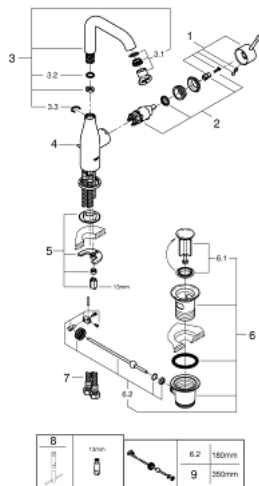

32 628 DC1 ESSENCE SINGLE-LEVER BASIN MIXER 1/2" L-SIZE

PRODUCT DESCRIPTION

- Colour: supersteel
- single hole installation
- metal lever
- GROHE SilkMove 28 mm ceramic cartridge
- with temperature limiter
- GROHE LongLife finish
- GROHE EcoJoy - Less water, perfect flow
- maximum flow rate (at 3 bar): 6.5 l/min
- GROHE AquaGuide adjustable mousseur
- GROHE FastFixation Plus installation system
- swivel spout with mousseur and stop limiter
- pop-up waste set 1 1/4"
- flexible connection hoses
- min. recommended pressure 1.0 bar

32 628 DC1 ESSENCE SINGLE-LEVER BASIN MIXER 1/2" L-SIZE

SPARE PARTS, januar 2016 – now

- 1: Lever (Spare part-nr. 46919DC0)
- 2: Cartridge (Spare part-nr. 46580000)
- 3: Tubular spout (Spare part-nr. 13374DC0)
- 4: Pop-up rod (Spare part-nr. 46739EN0)
- 5: Shank mounting kit (Spare part-nr. 46645000)
- 6: Waste set 1 1/4" (Spare part-nr. 28910DC0)
- 6.1: Plug (Spare part-nr. 07182DC0)
- 6.2: Eccentric rod (Spare part-nr. 07052000)
- 7: Connection hose (Spare part-nr. 46255000)
- 8: Mounting wrench (Spare part-nr. 19017000)*
- 9: Eccentric rod (Spare part-nr. 07341000)*