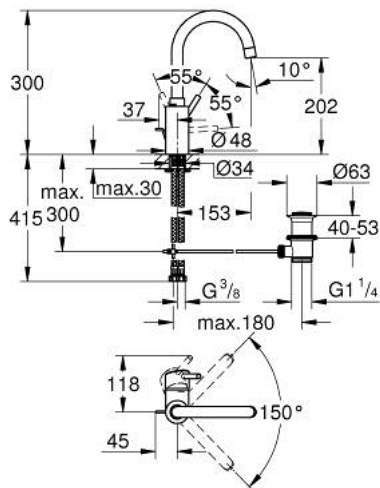

32 629 002 **CONCETTO SINGLE-LEVER BASIN MIXER 1/2"**
L-SIZE

PRODUCT DESCRIPTION

- Colour: chrome
- single hole installation
- metal lever
- covered lever fixing
- GROHE SilkMove 35 mm ceramic cartridge
- adjustable flow rate limiter
- GROHE LongLife finish
- Protected Water Ways no contact of water with lead or nickel inside the tap
- GROHE FastFixation installation system
- mousseur
- swivel tubular spout
- with stop limiter
- pop-up waste set 1 1/4"
- flexible connection hoses
- optional temperature limiter ref. no. 46 375
- min. recommended pressure 1.0 bar

32 629 002 **CONCETTO SINGLE-LEVER BASIN MIXER 1/2"**
L-SIZE

SPARE PARTS, august 2017 – now

- 1: Lever (Spare part-nr. 46754000)
- 2: Cartridge (Spare part-nr. 46374000)
- 3: Mousseur (Spare part-nr. 48418000)
- 4: Pop-up rod (Spare part-nr. 46739000)
- 5: Shank mounting kit (Spare part-nr. 46671000)
- 6: Waste set 1 1/4" (Spare part-nr. 28910000)
- 6.1: Plug (Spare part-nr. 07182000)
- 6.2: Eccentric rod (Spare part-nr. 07052000)
- 7: Socket spanner (Spare part-nr. 19332000)*
- 8: Mounting wrench (Spare part-nr. 19017000)*
- 9: Eccentric rod (Spare part-nr. 07341000)*