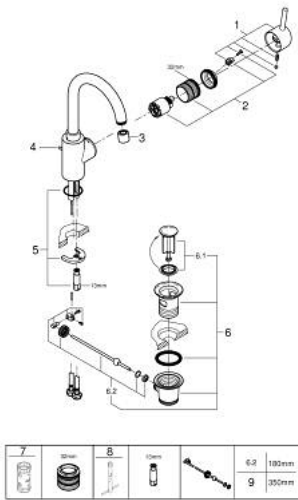

32 629 002 **CONCETTO SINGLE-LEVER BASIN MIXER 1/2"**
L-SIZE

PRODUCT DESCRIPTION

- Colour: chrome
- single hole installation
- metal lever
- covered lever fixing
- GROHE SilkMove 35 mm ceramic cartridge
- adjustable flow rate limiter
- GROHE LongLife finish
- Protected Water Ways no contact of water with lead or nickel inside the tap
- GROHE FastFixation installation system
- mousseur
- swivel tubular spout
- with stop limiter
- pop-up waste set 1 1/4"
- flexible connection hoses
- optional temperature limiter ref. no. 46 375
- min. recommended pressure 1.0 bar

32 629 002 **CONCETTO SINGLE-LEVER BASIN MIXER 1/2"**
L-SIZE

SPARE PARTS, august 2017 – now

- 1: Lever (Spare part-nr. 46754000)
- 2: Cartridge (Spare part-nr. 46374000)
- 3: Mousseur (Spare part-nr. 48418000)
- 4: Pop-up rod (Spare part-nr. 46739000)
- 5: Shank mounting kit (Spare part-nr. 46671000)
- 6: Waste set 1 1/4" (Spare part-nr. 28910000)
- 6.1: Plug (Spare part-nr. 07182000)
- 6.2: Eccentric rod (Spare part-nr. 07052000)
- 7: Socket spanner (Spare part-nr. 19332000)*
- 8: Mounting wrench (Spare part-nr. 19017000)*
- 9: Eccentric rod (Spare part-nr. 07341000)*