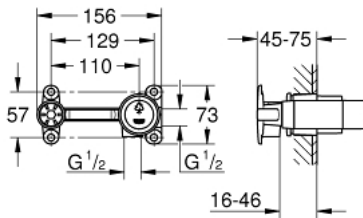

## 32 635 000 SINGLE-LEVER MIXER 1/2", CONCEALED BODY

### PRODUCT DESCRIPTION

- for 2-hole basin mixers
- wall installation
- without finishing trim set
- GROHE SilkMove 35 mm ceramic cartridge
- adjustable flow rate limiter
- installation depth 45 to 75 mm
- DR-brass
- min. recommended pressure 1.0 bar
- includes mounting template

## 32 635 000 SINGLE-LEVER MIXER 1/2", CONCEALED BODY

**SPARE PARTS**, avgust 2007 – maj 2022

1: Cartridge (Spare part-nr. 46374000)

2: Socket spanner (Spare part-nr. 19332000)\*

\* Optional accessories