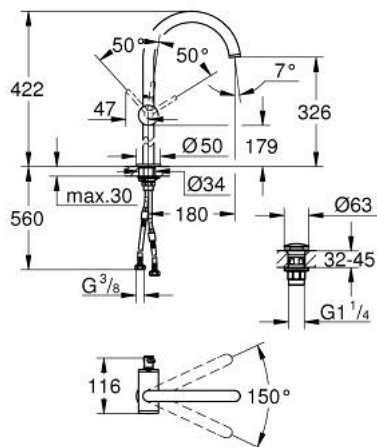

32 647 003 **ATRIO SINGLE-LEVER BASIN MIXER 1/2"**
XL-SIZE

PRODUCT DESCRIPTION

- Colour: chrome
- single hole installation
- for free-standing basins
- GROHE SilkMove 28 mm ceramic cartridge
- with temperature limiter
- GROHE LongLife finish
- 5.7 l/min laminar mousseur
- swivel tubular C-spout with mousseur
- stop limiter
- push-open waste set 1 1/4"
- flexible connection hoses

32 647 003 ATRIO SINGLE-LEVER BASIN MIXER 1/2" XL-SIZE

SPARE PARTS, april 2017 – now

- 1: Safety ring (Spare part-nr. 4826600M)
- 2: Laminar flow straightener (Spare part-nr. 48408000)
- 3: Sealing washer (Spare part-nr. 0128500M)
- 4: Fitting ring (Spare part-nr. 07419000)
- 5: Cartridge (Spare part-nr. 46963000)
- 6: Shank fastening assembly (Spare part-nr. 48409000)
- 7: Waste set with push-open plug (Spare part-nr. 65807000)