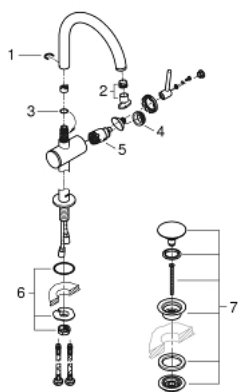

32 647 003 **ATRIO SINGLE-LEVER BASIN MIXER 1/2"**
XL-SIZE

PRODUCT DESCRIPTION

- Colour: chrome
- single hole installation
- for free-standing basins
- GROHE SilkMove 28 mm ceramic cartridge
- with temperature limiter
- GROHE LongLife finish
- 5.7 l/min laminar mousseur
- swivel tubular C-spout with mousseur
- stop limiter
- push-open waste set 1 1/4"
- flexible connection hoses

32 647 003 ATRIO SINGLE-LEVER BASIN MIXER 1/2" XL-SIZE

SPARE PARTS, april 2017 – now

- 1: Safety ring (Spare part-nr. 4826600M)
- 2: Laminar flow straightener (Spare part-nr. 48408000)
- 3: Sealing washer (Spare part-nr. 0128500M)
- 4: Fitting ring (Spare part-nr. 07419000)
- 5: Cartridge (Spare part-nr. 46963000)
- 6: Shank fastening assembly (Spare part-nr. 48409000)
- 7: Waste set with push-open plug (Spare part-nr. 65807000)