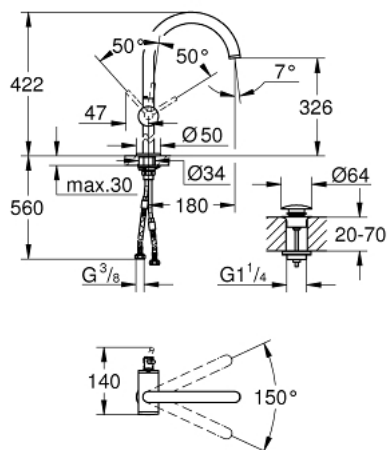

32 647 AL3 ATRIO SINGLE-LEVER BASIN MIXER 1/2" XL-SIZE

PRODUCT DESCRIPTION

- Colour: brushed hard graphite
- single hole installation
- for free-standing basins
- GROHE SilkMove 28 mm ceramic cartridge
- with temperature limiter
- GROHE LongLife finish
- 5.7 l/min laminar mousseur
- swivel tubular C-spout with mousseur
- stop limiter
- push-open waste set 1 1/4"
- flexible connection hoses

32 647 AL3 ATRIO SINGLE-LEVER BASIN MIXER 1/2" XL-SIZE

SPARE PARTS, april 2017 – now

- 1: Safety ring (Spare part-nr. 4826600M)
- 2: Laminar flow straightener (Spare part-nr. 48408000)
- 3: Sealing washer (Spare part-nr. 0128500M)
- 4: Fitting ring (Spare part-nr. 07419000)
- 5: Cartridge (Spare part-nr. 46963000)
- 6: Shank fastening assembly (Spare part-nr. 48409000)
- 7: Waste set with push-open plug (Spare part-nr. 65807AL0)