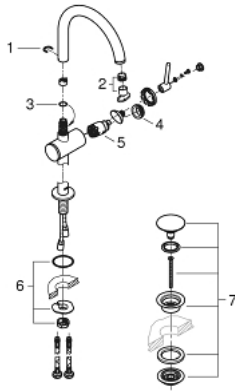

## 32 647 AL3 ATRIO SINGLE-LEVER BASIN MIXER 1/2" XL-SIZE

### SPARE PARTS, april 2017 – now

- 1: Safety ring (Spare part-nr. 4826600M)
- 2: Laminar flow straightener (Spare part-nr. 48408000)
- 3: Sealing washer (Spare part-nr. 0128500M)
- 4: Fitting ring (Spare part-nr. 07419000)
- 5: Cartridge (Spare part-nr. 46963000)
- 6: Shank fastening assembly (Spare part-nr. 48409000)
- 7: Waste set with push-open plug (Spare part-nr. 65807AL0)