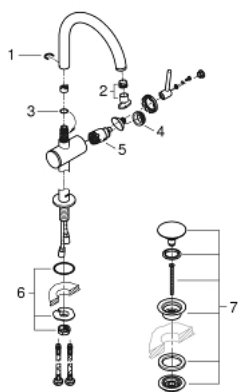

32 647 AL3 ATRIO SINGLE-LEVER BASIN MIXER 1/2" XL-SIZE

PRODUCT DESCRIPTION

- Colour: brushed hard graphite
- single hole installation
- for free-standing basins
- GROHE SilkMove 28 mm ceramic cartridge
- with temperature limiter
- GROHE LongLife finish
- 5.7 l/min laminar mousseur
- swivel tubular C-spout with mousseur
- stop limiter
- push-open waste set 1 1/4"
- flexible connection hoses

32 647 AL3 ATRIO SINGLE-LEVER BASIN MIXER 1/2" XL-SIZE

SPARE PARTS, april 2017 – now

- 1: Safety ring (Spare part-nr. 4826600M)
- 2: Laminar flow straightener (Spare part-nr. 48408000)
- 3: Sealing washer (Spare part-nr. 0128500M)
- 4: Fitting ring (Spare part-nr. 07419000)
- 5: Cartridge (Spare part-nr. 46963000)
- 6: Shank fastening assembly (Spare part-nr. 48409000)
- 7: Waste set with push-open plug (Spare part-nr. 65807AL0)