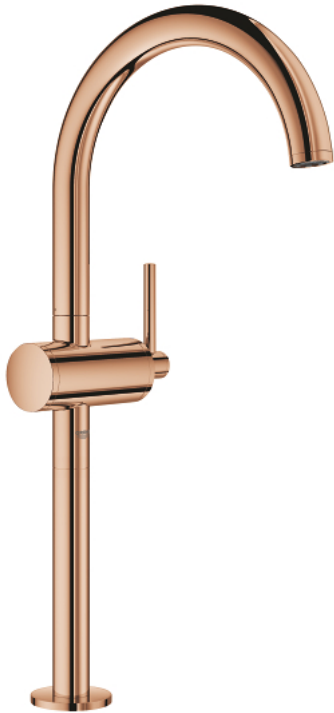

32 647 DA3 ATRIO SINGLE-LEVER BASIN MIXER 1/2" XL-SIZE

PRODUCT DESCRIPTION

- Colour: warm sunset
- single hole installation
- for free-standing basins
- GROHE SilkMove 28 mm ceramic cartridge
- with temperature limiter
- GROHE LongLife finish
- 5.7 l/min laminar mousseur
- swivel tubular C-spout with mousseur
- stop limiter
- push-open waste set 1 1/4"
- flexible connection hoses