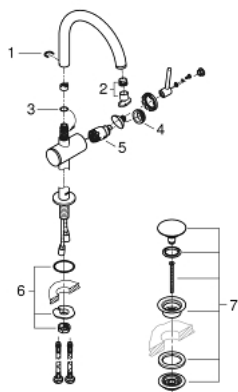

## 32 647 DC3 ATRIO SINGLE-LEVER BASIN MIXER 1/2" XL-SIZE

### PRODUCT DESCRIPTION

- Colour: supersteel
- single hole installation
- for free-standing basins
- GROHE SilkMove 28 mm ceramic cartridge
- with temperature limiter
- GROHE LongLife finish
- 5.7 l/min laminar mousseur
- swivel tubular C-spout with mousseur
- stop limiter
- push-open waste set 1 1/4"
- flexible connection hoses

### SPARE PARTS, april 2017 – now

- 1: Safety ring (Spare part-nr. 4826600M)
- 2: Laminar flow straightener (Spare part-nr. 48408000)
- 3: Sealing washer (Spare part-nr. 0128500M)
- 4: Fitting ring (Spare part-nr. 07419000)
- 5: Cartridge (Spare part-nr. 46963000)
- 6: Shank fastening assembly (Spare part-nr. 48409000)
- 7: Waste set with push-open plug (Spare part-nr. 65807DC0)