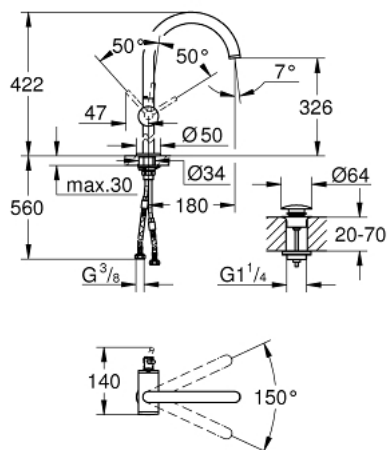

## 32 647 DC3 ATRIO SINGLE-LEVER BASIN MIXER 1/2" XL-SIZE

### PRODUCT DESCRIPTION

- Colour: supersteel
- single hole installation
- for free-standing basins
- GROHE SilkMove 28 mm ceramic cartridge
- with temperature limiter
- GROHE LongLife finish
- 5.7 l/min laminar mousseur
- swivel tubular C-spout with mousseur
- stop limiter
- push-open waste set 1 1/4"
- flexible connection hoses

### SPARE PARTS, april 2017 – now

- 1: Safety ring (Spare part-nr. 4826600M)
- 2: Laminar flow straightener (Spare part-nr. 48408000)
- 3: Sealing washer (Spare part-nr. 0128500M)
- 4: Fitting ring (Spare part-nr. 07419000)
- 5: Cartridge (Spare part-nr. 46963000)
- 6: Shank fastening assembly (Spare part-nr. 48409000)
- 7: Waste set with push-open plug (Spare part-nr. 65807DC0)