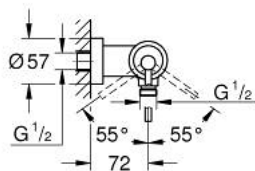

32 650 003 ATRIO SINGLE-LEVER SHOWER MIXER 1/2"

PRODUCT DESCRIPTION

- Colour: chrome
- wall mounted
- GROHE SilkMove 35 mm ceramic cartridge
- GROHE LongLife finish
- adjustable flow rate limiter
- shower bottom outlet 1/2" with integrated non return valve
- covered S-unions
- protected against backflow

32 650 003 ATRIO SINGLE-LEVER SHOWER MIXER 1/2"

SPARE PARTS, april 2017 – now

1: Cartridge (Spare part-nr. 46374000)

2: Non-return valve (Spare part-nr. 08565000)

3: Socket spanner (Spare part-nr. 19332000)*