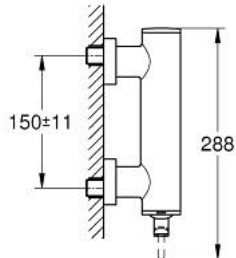

32 650 003 ATRIO SINGLE-LEVER SHOWER MIXER 1/2"

PRODUCT DESCRIPTION

- Colour: chrome
- wall mounted
- GROHE SilkMove 35 mm ceramic cartridge
- GROHE LongLife finish
- adjustable flow rate limiter
- shower bottom outlet 1/2" with integrated non return valve
- covered S-unions
- protected against backflow

32 650 003 ATRIO SINGLE-LEVER SHOWER MIXER 1/2"

SPARE PARTS, april 2017 – now

1: Cartridge (Spare part-nr. 46374000)

2: Non-return valve (Spare part-nr. 08565000)

3: Socket spanner (Spare part-nr. 19332000)*