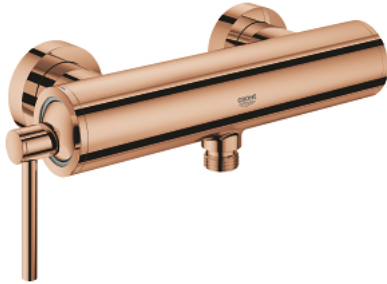

## 32 650 DA3 ATRIO SINGLE-LEVER SHOWER MIXER 1/2"

### PRODUCT DESCRIPTION

- Colour: warm sunset
- wall mounted
- GROHE SilkMove 35 mm ceramic cartridge
- GROHE LongLife finish
- adjustable flow rate limiter
- shower bottom outlet 1/2" with integrated non return valve
- covered S-unions
- protected against backflow